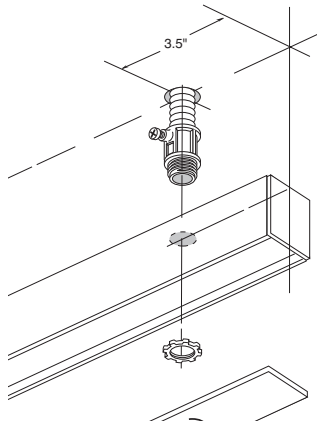

DPB Option

Mounts ballast housing directly to the fixture, for longer than 3 ft. mounting heights. Accommodates all dimming ballasts for 4 ft. and 8 ft. fixtures.

DIMMING BALLASTS

Cat. #	Type	Wattage
SD5	Advance Mark VII	28/54
SD8	Lutron Hi Lume H3D	28/54
SD9	Lutron Eco System EC5	28/54
SD10	Stepped dim, 50% for 2x28 only	2x28
SD11	Lutron EcoSystem H-Series EHD	28/54

BALLAST/RAIL MOUNT INFO

Stick ballast and rail housings are shipped with one opening for direct connection to conduit with a third party 1/2" fitting (as shown below). To locate input power elsewhere, an alternate 7/8" opening may be drilled at the job site anywhere along the top of the aluminum rail housing.