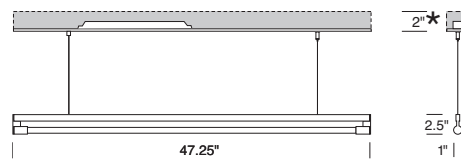

Rail Mount	Length	Wattage
ST68228	8'	2-28
ST68254	8'	2-54

*Rail parts ordered separately.

Standard	Length	Wattage
ST44128	4'	1-28
ST44154	4'	1-54

Rail Mount	Length	Wattage
ST64128	4'	1-28
ST64154	4'	1-54

*Rail parts ordered separately.

STICK CONNECTING SECTIONS

STR open on right side of cord

STM open on both ends

STL open on left side of cord

Standard	Length	Wattage
STR48228	8'	2-28
STR48254	8'	2-54
STR44128	4'	1-28
STR44154	4'	1-54

Standard	Length	Wattage
STM48228	8'	2-28
STM48254	8'	2-54
STM44128	4'	1-28
STM44154	4'	1-54

Standard	Length	Wattage
STL48228	8'	2-28
STL48254	8'	2-54
STL44128	4'	1-28
STL44154	4'	1-54

Rail Mount	Length	Wattage
STR68228	8'	2-28
STR68254	8'	2-54
STR64128	4'	1-28
STR64154	4'	1-54