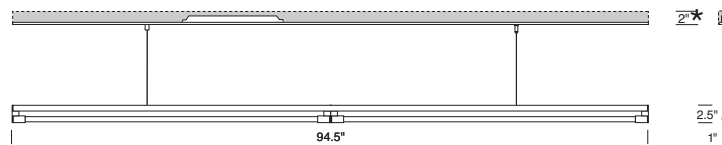

Options*
DPB S100P
SEM13 SAC
SMB SFBS
SWRB SFBW

Dimming*
SD5 SD9
SD8 SD10
SD11

*See back page for details.

Please review mounting info before ordering.

Run Length:

(enter in multiples of 4 ft.)

Standard	Length	Wattage
ST48228	8'	2-28
ST48254	8'	2-54

Rail Mount	Length	Wattage
ST68228	8'	2-28
ST68254	8'	2-54

*Rail parts ordered separately.

Standard	Length	Wattage
ST44128	4'	1-28
ST44154	4'	1-54

Rail Mount	Length	Wattage
ST64128	4'	1-28
ST64154	4'	1-54

*Rail parts ordered separately.

STICK CONNECTING SECTIONS

STR open on right side of cord

STM open on both ends

STL open on left side of cord

Standard	Length	Wattage
STR48228	8'	2-28
STR48254	8'	2-54
STR44128	4'	1-28
STR44154	4'	1-54