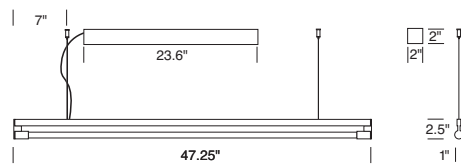

Options*
DPB S100P
SEM13 SAC
SMB SFBS
SWRB SFBW

Dimming*
SD5 SD9
SD8 SD10
SD11

*See back page for details.

Please review mounting info before ordering.

Run Length:

(enter in multiples of 4 ft.)

Standard	Length	Wattage
ST48228	8'	2-28
ST48254	8'	2-54

Rail Mount	Length	Wattage
ST68228	8'	2-28
ST68254	8'	2-54

*Rail parts ordered separately.

Standard	Length	Wattage
ST44128	4'	1-28
ST44154	4'	1-54

Rail Mount	Length	Wattage
ST64128	4'	1-28
ST64154	4'	1-54

*Rail parts ordered separately.

STICK CONNECTING SECTIONS

STR open on right side of cord

STM open on both ends

STL open on left side of cord

Standard	Length	Wattage
STR48228	8'	2-28
STR48254	8'	2-54
STR44128	4'	1-28
STR44154	4'	1-54

Standard	Length	Wattage
STM48228	8'	2-28
STM48254	8'	2-54
STM44128	4'	1-28
STM44154	4'	1-54

Standard	Length	Wattage
STL48228	8'	2-28
STL48254	8'	2-54
STL44128	4'	1-28
STL44154	4'	1-54

Rail Mount	Length	Wattage
STR68228	8'	2-28
STR68254	8'	2-54
STR64128	4'	1-28
STR64154	4'	1-54