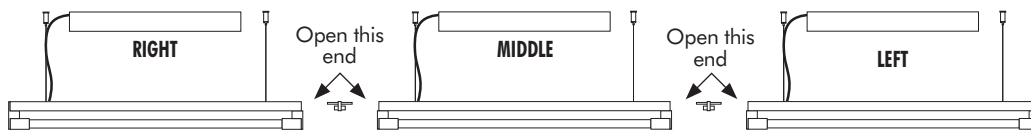

Rail Mount	Length	Wattage
ST68228	8'	2-28
ST68254	8'	2-54

*Rail parts ordered separately.

Standard	Length	Wattage
ST44128	4'	1-28
ST44154	4'	1-54

Rail Mount	Length	Wattage
ST64128	4'	1-28
ST64154	4'	1-54

*Rail parts ordered separately.

STICK CONNECTING SECTIONS

STR open on right side of cord

STM open on both ends

STL open on left side of cord

Standard	Length	Wattage
STR48228	8'	2-28
STR48254	8'	2-54
STR44128	4'	1-28
STR44154	4'	1-54