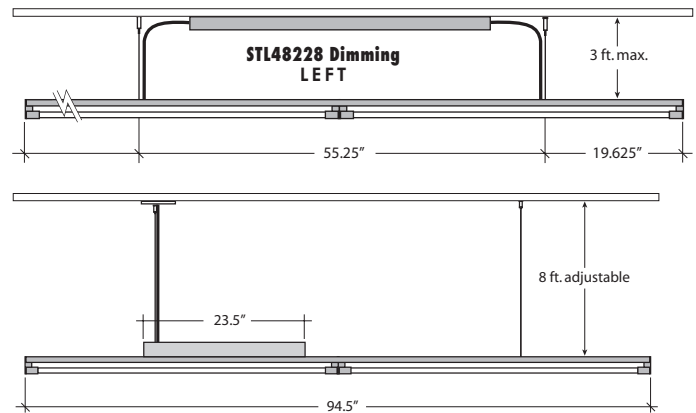

DPB Option

Mounts ballast housing directly to the fixture, for longer than 3 ft. mounting heights. Accommodates all dimming ballasts for 4 ft. and 8 ft. fixtures.