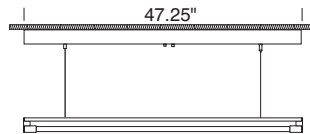

EMERGENCY BALLASTS

Emergency ballast provides 1300 lumens for 90 minutes. Charge light and test switch are visible from below. On 2 lamp fixture, lamp closest to power cord gets emergency power. Maximum 4' pendant length recommended. Voltage must be specified. Order **SEM13**.