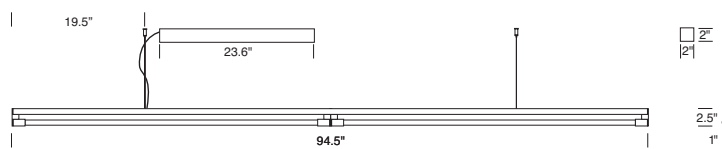

Options*
DPB S100P
SEM13 SAC
SMB SFBS
SWRB SFBW

Dimming*
SD5 SD9
SD8 SD10
SD11

*See back page for details.

Please review mounting info before ordering.

Run Length:

(enter in multiples of 4 ft.)

Standard	Length	Wattage
ST48228	8'	2-28
ST48254	8'	2-54

Rail Mount	Length	Wattage
ST68228	8'	2-28
ST68254	8'	2-54

*Rail parts ordered separately.

Standard	Length	Wattage
ST44128	4'	1-28
ST44154	4'	1-54

Rail Mount	Length	Wattage
ST64128	4'	1-28
ST64154	4'	1-54

*Rail parts ordered separately.

STICK CONNECTING SECTIONS

STR open on right side of cord

STM open on both ends

STL open on left side of cord

Standard	Length	Wattage
STR48228	8'	2-28
STR48254	8'	2-54
STR44128	4'	1-28
STR44154	4'	1-54