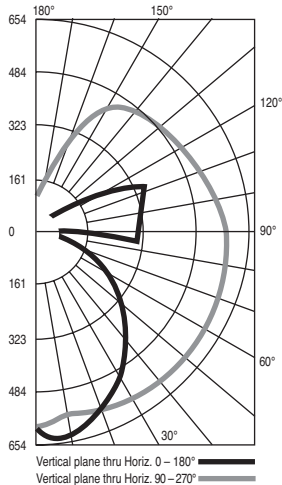

*Rail parts ordered separately.

STICK CONNECTING SECTIONS

STR open on right side of cord

STM open on both ends

STL open on left side of cord

Standard	Length	Wattage
STR48228	8'	2-28
STR48254	8'	2-54
STR44128	4'	1-28
STR44154	4'	1-54

Standard	Length	Wattage
STM48228	8'	2-28
STM48254	8'	2-54
STM44128	4'	1-28
STM44154	4'	1-54

Standard	Length	Wattage
STL48228	8'	2-28
STL48254	8'	2-54
STL44128	4'	1-28
STL44154	4'	1-54

Rail Mount	Length	Wattage
STR68228	8'	2-28
STR68254	8'	2-54
STR64128	4'	1-28
STR64154	4'	1-54

Rail Mount	Length	Wattage
STM68228	8'	2-28
STM68254	8'	2-54
STM64128	4'	1-28
STM64154	4'	1-54

Rail Mount	Length	Wattage
STL68228	8'	2-28
STL68254	8'	2-54
STL64128	4'	1-28
STL64154	4'	1-54

BURBANK,
CALIFORNIA,
91505
WWW.
DELRAY
LIGHTING.
COM

4' 54W

ST44154

1-54W HO T5
G5 socket
Total lumens: 5000 mean
Total luminaire efficiency: 95.9%

CP DISTRIBUTION

COEFFICIENTS

% CEILING 80 (20% FLOOR)			
% WALL 70	50	30	
0	97	97	97
1	83	78	73
2	74	66	59
3	67	57	49
4	61	50	41
5	55	44	35
6	51	39	31
7	47	35	27
8	43	32	24
9	40	29	21
10	38	26	19