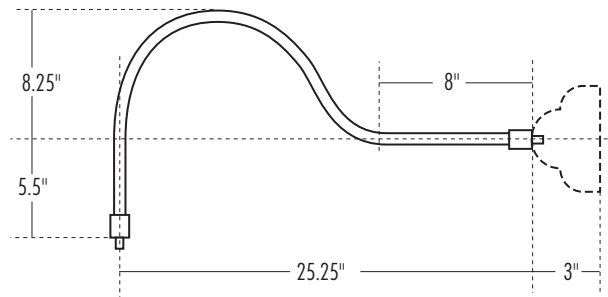

OPTIONS

- **CM1**—Ceiling Mount (specify length)
- **WM1**—Wall Mount
- **WM2**—Wall Mount
- **PWB**—Surface Mount J-box

BURBANK,
CALIFORNIA,
91505
WWW.
DELRAY
LIGHTING.
COM

32 WATT PLT

P4

BALLAST INFO

- Standard in universal voltage 120V through 277V.
- Thermally protected rapid start electronic ballasts use 4-pin lamps
- .99 power factor with THD<10%.
- End of lamp life protection.

CONE OF LIGHT

MTG. HT.	FC/0°	DIA.
4'	31	5.8
6'	14	8.7
8'	8	11.6
10'	5	14.5
12'	3	17.4

50% FC at edge

CP DISTRIBUTION

CU

% CEILING 80 (20% FLOOR)

% WALL	70	50	30
0	66	66	66
1	62	61	59
2	59	57	55
3	57	53	50
4	53	49	46
5	50	46	43
6	48	43	39
7	45	39	36
8	42	36	33
9	39	33	30
10	35	29	25

WALL MOUNT DIMENSIONS

WM1

WM2

PIPE MOUNT OPTIONS

PWB—Surface mount 4.6" cast square J-box replaces standard canopy and allows 1/2" conduit from two sides (not available with dimming ballasts).

CM1—Pipe mount. Length must be specified.