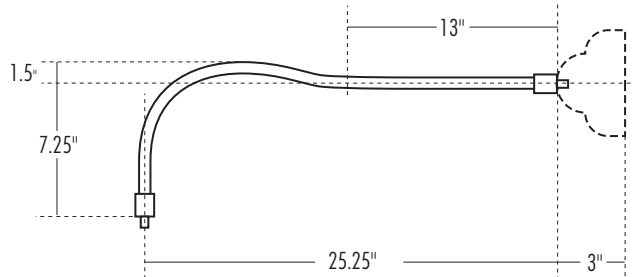

OPTIONS

- **CM1**—Ceiling Mount (specify length)
- **WM1**—Wall Mount
- **WM2**—Wall Mount
- **PWB**—Surface Mount J-box

BURBANK,
CALIFORNIA,
91505
WWW.
DELRAY
LIGHTING.
COM

32 WATT PLT

P4

BALLAST INFO

- Standard in universal voltage 120V through 277V.
- Thermally protected rapid start electronic ballasts use 4-pin lamps
- .99 power factor with THD<10%.
- End of lamp life protection.

CONE OF LIGHT

MTG. HT.	FC/0°	DIA.
4'	31	5.8
6'	14	8.7
8'	8	11.6
10'	5	14.5
12'	3	17.4

50% FC at edge

CP DISTRIBUTION

CU

% CEILING 80 (20% FLOOR)

% WALL	70	50	30
0	66	66	66
1	62	61	59
2	59	57	55
3	57	53	50
4	53	49	46
5	50	46	43
6	48	43	39
7	45	39	36
8	42	36	33
9	39	33	30
10	35	29	25

WALL MOUNT DIMENSIONS

WM1

WM2

PIPE MOUNT OPTIONS

PWB—Surface mount 4.6" cast square J-box replaces standard canopy and allows 1/2" conduit from two sides (not available with dimming ballasts).

CM1—Pipe mount. Length must be specified.