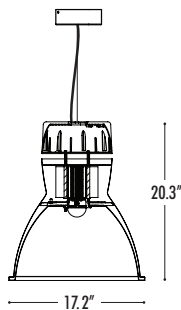

IL7813 LED
3,000 lumens

EM
Emergency