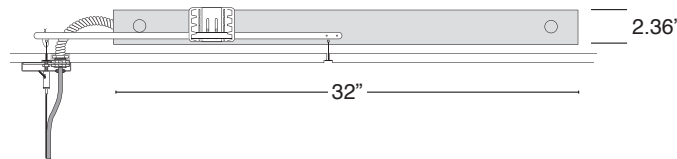

REMOTE DRIVERS

Driver must be accessible after installation. For suspended and hard lid ceilings with access panels. Canopy mounts to mud ring attached to J-box.

Standard pendant length: 8 ft. Specify **XP** for extra pendant.
Maximum canopy to fixture distance: 25 ft. Maximum canopy to driver distance: 100 ft. (with 10 AWG wire).

NOTE: Multiple drivers must be mounted no less than 4 inches apart side-by-side, and 1 inch apart end-to-end, to avoid overheating.

SR – Standard Remote driver installation.

EM – Emergency. *T-bar install shown, below.*

Emergency battery pack provides 7W for 90 minutes. (12W also available.)
Remote install only. Red driver light and test switch mounted in handy box installed at ceiling.