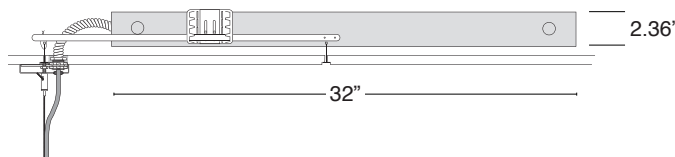

REMOTE DRIVERS

Driver must be accessible after installation. For suspended and hard lid ceilings with access panels. Canopy mounts to mud ring attached to J-box.

Standard pendant length: 8 ft. Specify **XP** for extra pendant.
Maximum canopy to fixture distance: 25 ft. Maximum canopy to driver distance: 100 ft. (with 10 AWG wire).

NOTE: Multiple drivers must be mounted no less than 4 inches apart side-by-side, and 1 inch apart end-to-end, to avoid overheating.

SR – Standard Remote driver installation.

EM – Emergency. *T-bar install shown, below.*

Emergency battery pack provides 7W for 90 minutes. (12W also available.)
Remote install only. Red driver light and test switch mounted in handy box installed at ceiling.