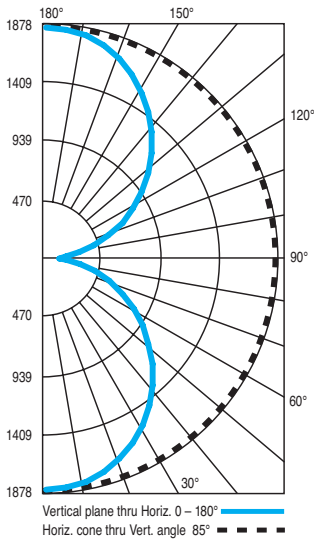

- UVDC2 - 2 ft.
- UVDC3 - 3 ft.
- UVDC4 - 4 ft.
- UVDC5 - 5 ft.

S - Standard

SR - Standard Remote

BURBANK,
CALIFORNIA,
91505
WWW.
DELRAY
LIGHTING.
COM

5 FT. LED

UVDC5.W35

CP DISTRIBUTION

COEFFICIENTS