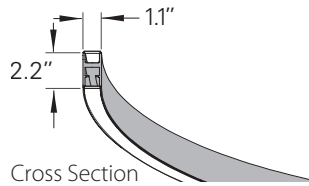

DOS CIRCULAR DIRECT/INDIRECT LED WITH OPAL ACRYLIC LENS

DELRAY
LIGHTING
INCORPORATED

DOS VERTICALICAL

TYPE:

PROJECT:

ORDER NUMBER:

Model#	Finish	LEDs	Mount	Option	Option
UVDC2–2 ft.	S–Silver	W30	S–Standard	BDIM-W11	SS
UVDC3–3 ft.	W–White	W35	SR–Standard Remote	EM	
UVDC4–4 ft.	K–Black	W40			
UVDC5–5 ft.		Red Blue SQ–RGB			

Example:

UVDC5	S	W40	SR	BDIM-W11	SS

- ☐ **BTRAXW**–Traxon Light Drive (enter quantity): _____
- ☐ **XP**–Extra power cord (in inches; max. 25 ft.): _____
- ☐ **XL**–custom lumen reduction (specify lumens): _____

CONSTRUCTION

- Extruded aluminum outer housing with direct/indirect white frosted acrylic diffuser. 8 ft. gray or white 18 AWG adjustable power cord and AC cables with push button grippers supplied, standard. Specify **XP** for additional length (25 ft. max.).

WHITE LEDs

- Nichia Corp. NFSL757 tight bin chips on aluminum clad boards. 90 CRI.
- **W30** (3000K), **W35** (3500K), and **W40** (4000K) white color temperatures.
- Drivers are programmable constant current, 0–10V, 1% dimming, standard.
- 2 and 3 ft. fixtures require one driver (specify **SS** for Separate Switching). 4 and 5 ft. fixtures require two drivers.

CUSTOM LUMEN OUTPUT REDUCTION

- Factory set custom reduced-lumen output driver configuration. Order **XL**. Specify lumens.

COLOR LEDs

- **Red** and **Blue** are tape light, with two 12V constant voltage drivers. **SQ**–RGB are Nichia custom boards, with two 100W, 24V constant voltage drivers and DMX interface.
- Optional DMX wall box control offered separately (see Traxon, page 2.)

CANOPY

- Mounts to all standard JBoxes.
- Drivers and DMX module inside surface mount canopy. For remote driver installation, see page 2.
- Specify:
  - **S**– Standard 2 & 3 ft. (10" x 2.25")
  - **S**– Standard 4 & 5 ft. (14" x 2.25")
  - **SR**– Standard Remote (3" x 0.45")
- cUL listed for dry locations only.