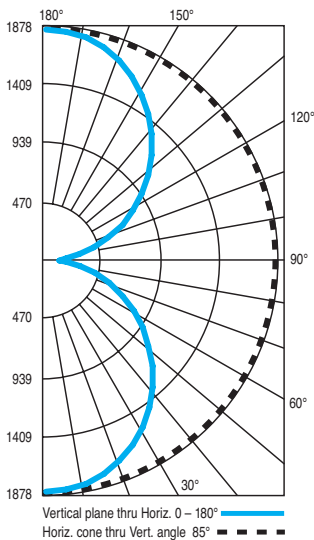

- UVDC2** – 2 ft.
- UVDC3** – 3 ft.
- UVDC4** – 4 ft.
- UVDC5** – 5 ft.

S – Standard

SR – Standard Remote

BURBANK,
CALIFORNIA,
91505
WWW.
DELRAY
LIGHTING.
COM

5 FT. LED

UVDC5.W35

CP DISTRIBUTION

COEFFICIENTS