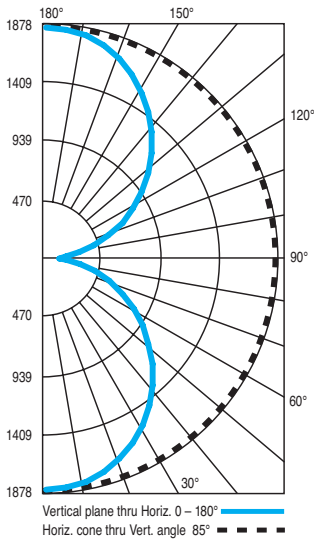

UVDC2 – 2 ft. **UVDC4** – 4 ft.
UVDC3 – 3 ft. **UVDC5** – 5 ft.

S – Standard

SR – Standard Remote

BURBANK,
CALIFORNIA,
91505
WWW.
DELRAY
LIGHTING.
COM

5 FT. LED

UVDC5.W35

CP DISTRIBUTION

COEFFICIENTS