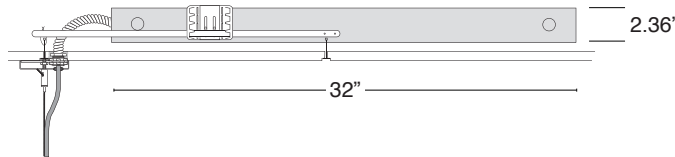

REMOTE DRIVERS

Driver must be accessible after installation. For suspended and hard lid ceilings with access panels. Canopy mounts to mud ring attached to J-box.

Standard pendant length: 8 ft. Specify **XP** for extra pendant.
Maximum canopy to fixture distance: 25 ft. Maximum canopy to driver distance: 100 ft. (with 10 AWG wire).

NOTE: Multiple drivers must be mounted no less than 4 inches apart side-by-side, and 1 inch apart end-to-end, to avoid overheating.

SR – Standard Remote driver installation.

EM – Emergency. *T-bar install shown, below.*

Emergency battery pack provides 7W for 90 minutes. (12W also available.)
Remote install only. Red driver light and test switch mounted in handy box installed at ceiling.