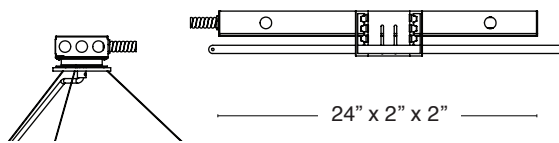

CR – Central mount remote driver installation.