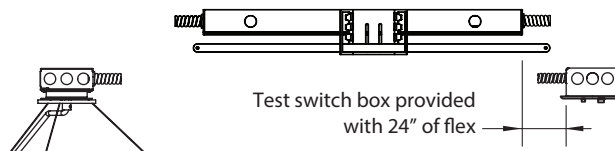

Standard pendant length: 8 ft. Specify **XP** for extra pendant.
Maximum canopy to fixture distance: 25 ft. Maximum canopy to driver distance: 100 ft. (with 10 AWG wire).

Remote Driver Canopy
3.8 x 0.45 in.

SR – Separate mount driver installation.

CR – Central mount remote driver installation.

SREM or **CR**EM – Separate or Central Emergency. *T-bar install shown, below.*

Emergency battery pack provides 7W for 90 minutes. (12W also available.)
Remote install only. Red driver light and test switch mounted in handy box installed at ceiling.