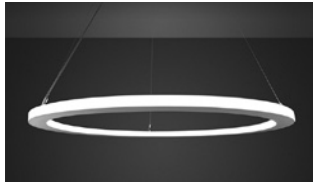

DOS IN/OUT CIRCULAR DIRECT/INDIRECT WHITE LED WITH OPAL ACRYLIC LENS

DELRAY
LIGHTING
INCORPORATED

DOSioCIRCLES

CONSTRUCTION

- Extruded aluminum outer housing with direct/indirect white frosted acrylic diffuser. 8 ft. gray or white 18 AWG adjustable power cord and AC cables with push button grippers supplied, standard. Specify **XP** for additional length (25 ft. max.).