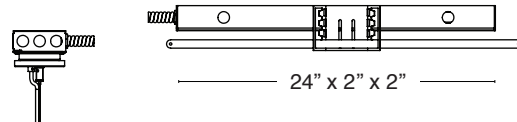

DOS IN/OUT CIRCULAR REMOTE DRIVERS

Driver must be accessible after installation. For suspended and hard lid ceilings with access panels. Canopy mounts to mud ring attached to J-box.

NOTE: Multiple drivers must be mounted no less than 4 inches apart side-by-side, and 1 inch apart end-to-end, to avoid overheating.

Standard pendant length: 8 ft. Specify **XP** for extra pendant.
Maximum canopy to fixture distance: 25 ft. Maximum canopy to driver distance: 100 ft. (with 10 AWG wire).

SR – Separate mount driver installation.