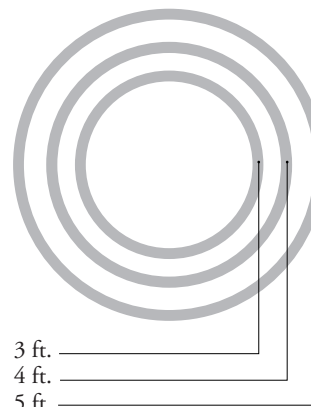

CR – Central Remote

BURBANK,
CALIFORNIA,
91505
WWW.
DELRAY
LIGHTING.
COM