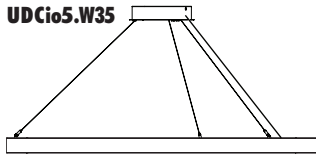

5 FT. LED

UDCio5.W35