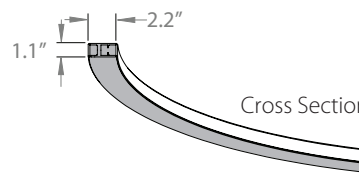

DOS IN/OUT CIRCULAR DIRECT/INDIRECT WHITE LED WITH OPAL ACRYLIC LENS

DELRAY
LIGHTING
INCORPORATED

DOSioCIRCLES

CONSTRUCTION

- Extruded aluminum outer housing with direct/indirect white frosted acrylic diffuser. 8 ft. gray or white 18 AWG adjustable power cord and AC cables with push button grippers supplied, standard. Specify **XP** for additional length (25 ft. max.).

WHITE LEDs

- Nichia Corp. NFSL757 tight bin chips on aluminum clad boards. 90 CRI.
- **W30** (3000K), **W35** (3500K), and **W40** (4000K) white color temperatures.
- Drivers are programmable constant current, 0–10V, 1% dimming, standard.
- 3 ft. fixtures require one driver (specify **SS** for Separate Switching). 4 and 5 ft. fixtures require two drivers.

CUSTOM LUMEN OUTPUT REDUCTION

- Factory set custom reduced-lumen output driver configuration. Order **XL**. Specify lumens.

COLOR LEDs

- **Red**, **Blue** or **SQ**–RGB flexible 5050 tapelights.
- Constant voltage drivers are 12V for single color, 24V for RGB sequencer.
- RGB sequencer requires **BDMXMOD** DMX 512 interface.
- Optional DMX wall box control offered separately (see Traxon, page 2.)

STANDARD CANOPY

- Drivers and DMX module installed in surface mount canopy. For remote driver installation, see page 2.
- cUL listed for dry locations only.
- Specify:
  - **S**, **CS**–standard canopy (10" x 2.25") Mounts to all standard J-boxes.
  - **SR**, **CR**, **NCR**–remote canopy (3" x 0.45") Mounts to 3" mudring.
- cUL listed for dry locations only.

TYPE:

PROJECT:

ORDER NUMBER:

Model#	Finish	LEDs	Mount	Option	Option
UDCio3–3 ft.	S–Silver	W30	S–Separate	BDIM-W11	SS
UDCio4–4 ft.	W–White	W35	SR–Sep. Remote		
UDCio5–5 ft.	K–Black	W40	CS–Cen. Standard		
		Red	CR–Cen. Remote		
		Blue	NCR–Nexus CR		
		SQ–RGB	SREM–Separate EM		
			CREM–Central EM		

Example:

UDC5 | S | W40 | SR | BDIM-W11 | SS