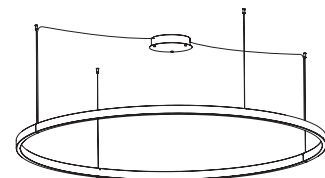

CONSTRUCTION

- Extruded aluminum outer housing with direct/indirect white frosted acrylic diffuser. Shipped in two sections, with joiners for assembly in the field. Each section includes one 8 ft. gray or white 18 AWG adjustable power cord, plus two AC cables with push button grippers. Specify **XP** for additional length (25 ft. max.).

STANDARD CANOPY

- Mounts to all standard JBoxes.
- Drivers and DMX module inside surface mount canopy. For remote driver installation, see page 2.
- Specify:
 - S, CS**—Standard (10" x 2.25")
 - SR, CR, NCR**—Remote (3" x 0.45")
- cUL listed for dry locations only.

Example:

UDC8 S W40 SR BDIM-W11 SS

- BTRAXW**—Traxon Light Drive (enter quantity): _____
- XP**—Extra power cord (in inches; max. 25 ft.): _____
- XL**—custom lumen reduction (specify lumens): _____

UDC6 — 6 ft.
UDC8 — 8 ft.