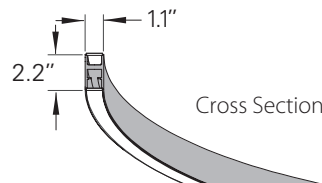

DOS CIRCULAR DIRECT/INDIRECT WHITE LED WITH OPAL ACRYLIC LENS

**DELRAY
LIGHTING
INCORPORATED**

DOS LED 6'+8' CIRCLES

TYPE:

PROJECT:

ORDER NUMBER:

Model#	Finish	LEDs	Mount	Option	Option
UDC6—6 ft.	S—Silver	W30	S—Separate	BDIM-W11	SS
UDC8—8 ft.	W—White	W35	SR—Sep. Remote		
	K—Black	W40	CS—Cen. Standard		
		Red	CR—Cen. Remote		
		Blue	NCR—Nexus CR		
		SQ—RGB	SREM—Separate EM		
			CREM—Central EM		

CONSTRUCTION

- Extruded aluminum outer housing with direct/indirect white frosted acrylic diffuser. Shipped in two sections, with joiners for assembly in the field. Each section includes one 8 ft. gray or white 18 AWG adjustable power cord, plus two AC cables with push button grippers. Specify **XP** for additional length (25 ft. max.).

WHITE LEDs

- Nichia Corp. NFSL757 tight bin chips on aluminum clad boards. 90 CRI.
- **W30** (3000K), **W35** (3500K), and **W40** (4000K) white color temperatures.
- Drivers are programmable constant current, 0–10V, 1% dimming, standard. 6 ft. requires two drivers. The 8 ft. requires four drivers (and is only available with remote mount options).
- Separate switching, order **SS**.

CUSTOM LUMEN OUTPUT REDUCTION

- Factory set custom reduced-lumen output driver configuration. Order **XL**. Specify lumens.

COLOR LEDs

- **Red** and **Blue** are tape light, with two 12V constant voltage drivers. **SQ**—RGB are Nichia custom boards, with two 100W, 24V constant voltage drivers and DMX interface.
- Optional DMX wall box control offered separately (see Traxon, page 2.)

STANDARD CANOPY

- Mounts to all standard JBoxes.
- Drivers and DMX module inside surface mount canopy. For remote driver installation, see page 2.
- Specify:
  - **S, CS**—Standard (10" x 2.25")
  - **SR, CR, NCR**—Remote (3" x 0.45")
- cUL listed for dry locations only.

Example:

UDC8   S   W40   SR   BDIM-W11   SS