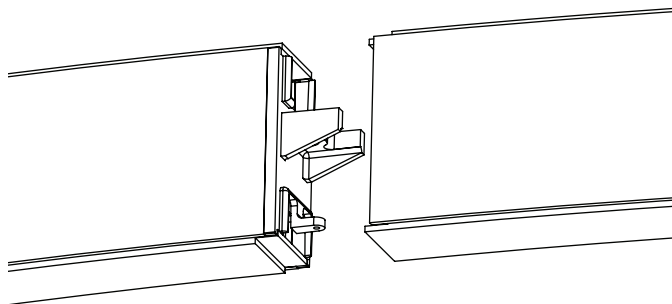

JOINER

OPTIONS

DRIVER

Supplied standard with 0–10V programmable, 1% dimming, 120/277V, 50/60 Hz.

OPTIONAL DRIVER

BDIM-W11

- Lutron EcoSystem LDE14 Series
- Dims to 1%
- Fade to off.

TRAXON LIGHT DRIVE

(order separately)

BTRAXW – white faceplate

- Standalone, wall-mounted (12V power supply included) DMX controller for RGB LED that provides direct access to fixtures.
- Tune color and brightness with the Light-Drive wheel.
- Fully dimmable white mode button.
- See www.traxon-usa.com for details.

SEPARATE SWITCHING

Control uplight separately from downlight. Order **SS**.

AIRCRAFT CABLE

Note: Aircraft cable suspension not recommended for outdoor use, where fixture will be exposed to water, or subject to wind oscillation. Avoid use near HVAC vents and in environments with corrosive chemical vapors, such as swimming pools.

ACRYLIC DIFFUSER CLEANING

Warning: Do not clean with ammonia based cleaners (e.g. Windex®). Use only water or cleaners specifically formulated for cleaning plastics.