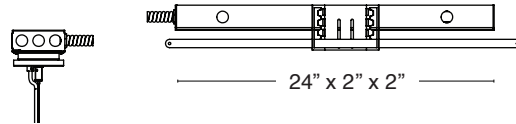

DOS CIRCULAR REMOTE DRIVERS

Driver must be accessible after installation. For suspended and hard lid ceilings with access panels. Canopy mounts to mud ring attached to J-box.

NOTE: Multiple drivers must be mounted no less than 4 inches apart side-by-side, and 1 inch apart end-to-end, to avoid overheating.

Standard pendant length: 8 ft. Specify **XP** for extra pendant.
Maximum canopy to fixture distance: 25 ft. Maximum canopy to driver distance: 100 ft. (with 10 AWG wire).

SR – Separate mount driver installation.

CR – Central mount remote driver installation.