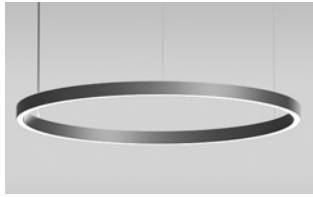

DOS CIRCULAR DIRECT/INDIRECT WHITE LED WITH OPAL ACRYLIC LENS

**DELRAY
LIGHTING
INCORPORATED**

DOS LED 6'+8' CIRCLES

TYPE:

PROJECT:

ORDER NUMBER:

Model#	Finish	LEDs	Mount	Option	Option
UDC6 —6 ft.	S —Silver	W30	S —Separate	BDIM-W11	SS
UDC8 —8 ft.	W —White	W35	SR —Sep. Remote		
	K —Black	W40	CS —Cen. Standard		
		Red	CR —Cen. Remote		
		Blue	NCR —Nexus CR		
		SQ —RGB	SREM —Separate EM		
			CREM —Central EM		

CONSTRUCTION

- Extruded aluminum outer housing with direct/indirect white frosted acrylic diffuser. Shipped in two sections, with joiners for assembly in the field. Each section includes one 8 ft. gray or white 18 AWG adjustable power cord, plus two AC cables with push button grippers. Specify **XP** for additional length (25 ft. max.).