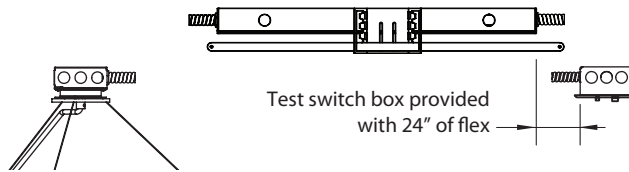

WATTS / LUMENS

Diameter	Watts	Delivered Lumens	Weight
6'	140	13,014	40 lb
8'	188	17,352	50 lb