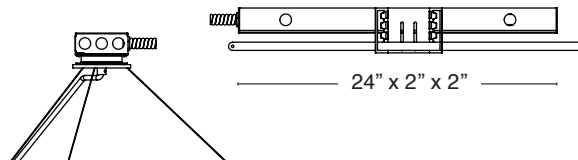

SREM or **CREM** – Separate or Central Emergency. *T-bar install shown, below.*

Emergency battery pack provides 7W for 90 minutes. (12W also available.)
Remote install only. Red driver light and test switch mounted in handy box installed at ceiling.