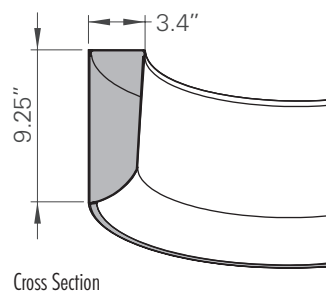

Separate Mount:

- **6512-LO**—White
- **6522-HO**—White
- **6502-Red**, **Blue**, **SQ-RGB**

Cross Section