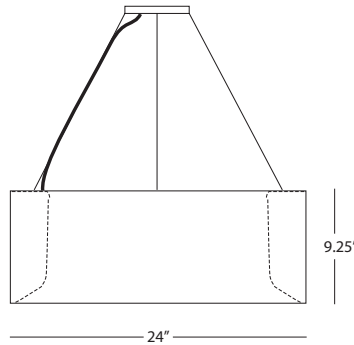

CYLINDRO WHITE LED WITH OPAL ACRYLIC DIFFUSER

**DELRAY
LIGHTING
INCORPORATED**

CYLINDRO 650

TYPE:

PROJECT:

ORDER NUMBER:

Model#	LEDs	Voltage	Option	Downlight
6511.LO Central	W30	1-120V	BDIM-W9	BMR16LED
6521.HO Central	W35	2-277V	BDIM-W11	
6512.LO Separate	W40			
6522.HO Separate				
6501	Red	1-120V	BDMXMOD	
6502	Blue	2-277V		
	SQ-RGB			

Example:

6521.HO	W35	1	BDIM-W9	BMR16LED

1. ☐ **BTRAXW**—Traxon Light Drive, white (order separately) Enter quantity: _____
2. ☐ **RBRD**—red braided cord (see 2nd page).

CYLINDRO PENDANT

- Canopy mounts to standard 3" mud ring
- Available in separate or central mount (see drawings, right).
- Aluminum housing unlocks with a screw for servicing.
- 6' standard pendant, with push button adjustable aircraft cable.
- Silver finish, with gray power cord and opal acrylic diffuser.
- Optional low voltage downlights available, for task lighting.
- cU.L. Listed for dry locations.

WHITE LEDs

- Nichia Corp. NFSL757 tight bin chips on aluminum clad boards. 90 CRI.
- **W30** (3000K), **W35** (3500K), and **W40** (4000K) white color temperatures.
- Drivers are programmable constant current, 0-10V, 1% dimming, standard.

CUSTOM LUMEN OUTPUT REDUCTION

- Factory set custom reduced-lumen output driver configuration. Order **XL**. Specify lumens.

COLOR LEDs

- **Red**, **Blue** or **SQ-RGB** flexible 5050 tapelights.
- Constant voltage drivers are 12V for single color, 24V for RGB sequencer.
- RGB sequencer requires **BDMXMOD** DMX 512 interface.
- Optional DMX wall box control offered separately (see Traxon, page 2.)

Central Mount:

- **6511-LO**—White
- **6521-HO**—White
- **6501-Red**, **Blue**, **SQ-RGB**

Separate Mount:

- **6512-LO**—White
- **6522-HO**—White
- **6502-Red**, **Blue**, **SQ-RGB**

**BURBANK,
CALIFORNIA,
91505
WWW.
DELRAY
LIGHTING.
COM**