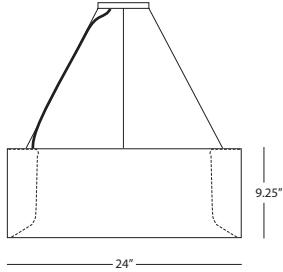

LED-HO

6521.W35