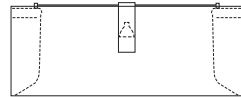

DOWNLIGHTS

BMRT6LED - 3.3W LED Downlight

- 9W max.
- Uses LED MR16, DC 12V, GU5.3 lamps (by others).
- Downlight does not dim.