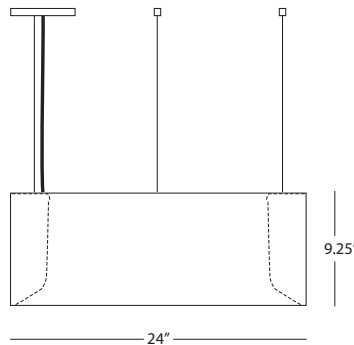

Separate Mount:

- **6512-LO**—White
- **6522-HO**—White
- **6502-Red**, **Blue**, **SQ-RGB**

Cross Section