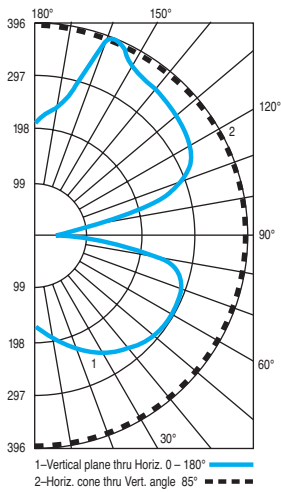

CP DISTRIBUTION