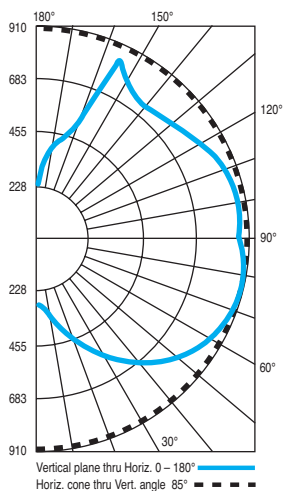

Model	Diameter	Red/Blue Watts	SQ Watts
6803	3 ft.	18	36
6804	4 ft.	27	54
6805	5 ft.	36	72

BURBANK,
CALIFORNIA,
91505
WWW.
DELRAY
LIGHTING.
COM

LED

6825.W30

CP DISTRIBUTION

COEFFICIENTS

% CEILING 80	(20% FLOOR)		
	% WALL 70	50	30
0	107	107	107
1	93	86	80
2	82	72	64
3	74	62	53
4	67	54	44
5	61	47	38
6	56	42	32
7	51	37	28
8	47	34	25
9	44	30	22
10	41	28	20