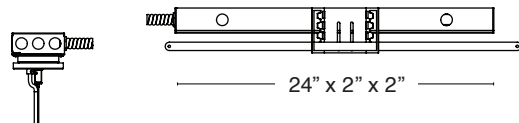

NOTE: Multiple drivers must be mounted no less than 4 inches apart side-by-side, and 1 inch apart end-to-end, to avoid overheating.

Remote Driver Canopy
 3.8 x 0.45 in.

Max. Wiring Distance (at full load)

Wire Size (AWG)	Distance (ft.)
18	18
16	29
14	46
12	71
10	120

SR – Separate mount driver installation.

CR – Central mount remote driver installation.

SR or **CR** – Separate or Central Emergency. *T-bar install shown, below.*