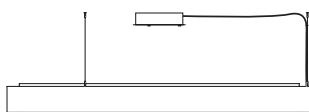

LED

6825.W30