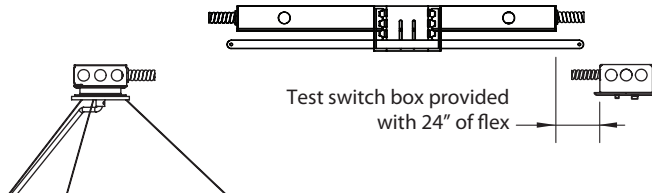

WATTAGE / LUMENS

Model No.	Diameter	Watts	Lumens	Drivers	Canopy
6813	3'	45	4,120	1	*
6814	4'	60	5,500	1	*
6815	5'	93	6,865	1	*
6823	3'	65	5900	2	**
6824	4'	86	7,900	2	**
6825	5'	93	8,510	2	**

Canopy Dimensions

* Single Driver for **6813**, **6814** and **6815**: 11" OD x 2.296" height
** Dual Driver for, **6823**, **6824** and **6825**: 14.5" OD x 2.205" height

OPTIONS

DRIVER

Supplied standard with 0–10V programmable, 1% dimming, 120/277V, 50/60 Hz.

OPTIONAL DRIVER

BDIM-W11

- Lutron EcoSystem LDE14 Series
- Dims to 1%
- Fade to off.

TRAXON LIGHT DRIVE

(order separately)

BTRAXW – white faceplate

- Standalone, wall-mounted (12V power supply included) DMX controller for RGB LED that provides direct access to fixtures.
- Tune color and brightness with the Light-Drive wheel.
- Fully dimmable white mode button.
- See www.traxon-usa.com for details.

ACRYLIC DIFFUSER CLEANING

Warning: Do not clean with ammonia based cleaners (e.g. Windex®). Use only water or cleaners specifically formulated for cleaning plastics.

AIRCRAFT CABLE

Note: Aircraft cable suspension not recommended for outdoor use, where fixture will be exposed to water, or subject to wind oscillation. Avoid use near HVAC vents and in environments with corrosive chemical vapors, such as swimming pools.

RED BRAIDED CORD

Red braided power cord. Order **RBRD**.