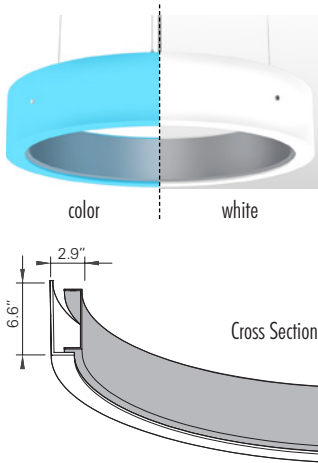

CYLINDRO III LED WITH OPAL ACRYLIC DIFFUSER

**DELRAY
LIGHTING
INCORPORATED**

CYLINDRO III

TYPE:

PROJECT:

ORDER NUMBER:

Model#	Finish	LEDs	Dimming	Mount
6803 –3 ft.	S –Silver	Red		S –Separate
6804 –4 ft.	W –White	Blue		SR –Separate Remote
6805 –5 ft.	K –Black	SQ –RGB		CS –Central Standard
6813 –3 ft., LO	S –Silver	W30	BDIM-W11	CR –Central Remote
6814 –4 ft., LO	W –White	W35		NCR –Nexus Central
6815 –5 ft., LO	K –Black	W40		SREM –Separate EM
6823 –3 ft., HO				CREM –Central EM
6824 –4 ft., HO				
6825 –5 ft., HO				

Example:

6825	S	W35	BDIM-W11	SREM
------	---	-----	----------	------

- BTRAXW**–Traxon Light Drive, white* (order separately) Enter quantity: _____
- RBRD**–red braided cord (see p. 2).

CONSTRUCTION

- Extruded aluminum inner housing with white frosted acrylic outer diffuser.
- 6' adjustable power cord and AC cables with push button grippers supplied standard. (Specify **XP** for additional length.)