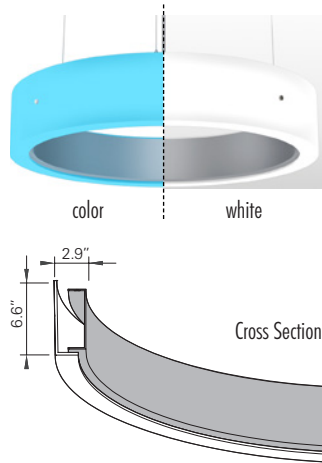

CYLINDRO III LED WITH OPAL ACRYLIC DIFFUSER

**DELRAY
LIGHTING
INCORPORATED**

CYLINDRO III

TYPE:

PROJECT:

ORDER NUMBER:

Model#	Finish	LEDs	Dimming	Mount
6803 –3 ft.	S –Silver	Red		S –Separate
6804 –4 ft.	W –White	Blue		SR –Separate Remote
6805 –5 ft.	K –Black	SQ –RGB		CS –Central Standard
6813 –3 ft., LO	S –Silver	W30	BDIM-W11	CR –Central Remote
6814 –4 ft., LO	W –White	W35		NCR –Nexus Central
6815 –5 ft., LO	K –Black	W40		SREM –Separate EM
6823 –3 ft., HO				CREM –Central EM
6824 –4 ft., HO				
6825 –5 ft., HO				

Example:

6825	S	W35	BDIM-W11	SREM
------	---	-----	----------	------

- BTRAXW**–Traxon Light Drive, white* (order separately) Enter quantity: _____
- RBRD**–red braided cord (see p. 2).

CONSTRUCTION

- Extruded aluminum inner housing with white frosted acrylic outer diffuser.
- 6' adjustable power cord and AC cables with push button grippers supplied standard. (Specify **XP** for additional length.)