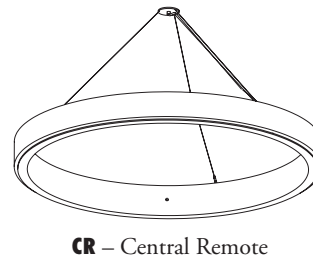

BURBANK,
CALIFORNIA,
91505
WWW.
DELRAY
LIGHTING.
COM