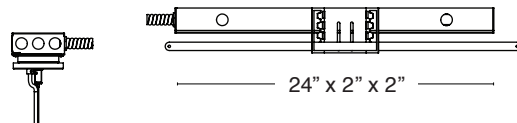

NOTE: Multiple drivers must be mounted no less than 4 inches apart side-by-side, and 1 inch apart end-to-end, to avoid overheating.

Remote Driver
 Canopy
 3.8 x 0.45 in.

Max. Wiring Distance (at full load)

Wire Size (AWG)	Distance (ft.)
18	18
16	29
14	46
12	71
10	120

SR – Separate mount driver installation.

CR – Central mount remote driver installation.

SREM or **CR**EM – Separate or Central Emergency. *T-bar install shown, below.*