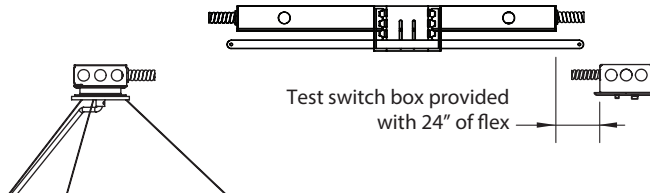

WATTAGE / LUMENS

Model No.	Diameter	Watts	Lumens	Drivers	Canopy
6813	3'	45	4,120	1	*
6814	4'	60	5,500	1	*
6815	5'	93	6,865	1	*
6823	3'	65	5900	2	**
6824	4'	86	7,900	2	**
6825	5'	93	8,510	2	**

Canopy Dimensions

* Single Driver for **6813**, **6814** and **6815**: 11" OD x 2.296" height
** Dual Driver for, **6823**, **6824** and **6825**: 14.5" OD x 2.205" height

OPTIONS

DRIVER

D – standard supplied driver. Programmable, 0–10V, 120/277V, 50/60 Hz, 1% dimming.

OPTIONAL DRIVER

BDIM-W11

- Lutron EcoSystem LDE14 Series
- Dims to 1%
- Fade to off.

TRAXON LIGHT DRIVE

(order separately)

BTRAXW – white faceplate

- Standalone, wall-mounted (12V power supply included) DMX controller for RGB LED that provides direct access to fixtures.
- Tune color and brightness with the Light-Drive wheel.
- Fully dimmable white mode button.
- See www.traxon-usa.com for details.

ACRYLIC DIFFUSER CLEANING

Warning: Do not clean with ammonia based cleaners (e.g. Windex®). Use only water or cleaners specifically formulated for cleaning plastics.

AIRCRAFT CABLE

Note: Aircraft cable suspension not recommended for outdoor use, where fixture will be exposed to water, or subject to wind oscillation. Avoid use near HVAC vents and in environments with corrosive chemical vapors, such as swimming pools.

RED BRAIDED CORD

Red braided power cord. Order **RBRD**.