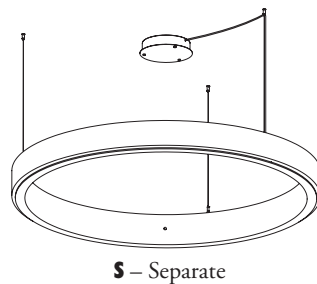

BURBANK,
CALIFORNIA,
91505
WWW.
DELRAY
LIGHTING.
COM