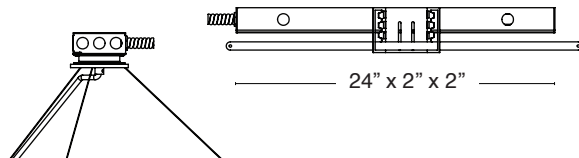

NOTE: Multiple drivers must be mounted no less than 4 inches apart side-by-side, and 1 inch apart end-to-end, to avoid overheating.

Remote Driver Canopy
 3.8 x 0.45 in.

Max. Wiring Distance (at full load)

Wire Size (AWG)	Distance (ft.)
18	18
16	29
14	46
12	71
10	120

SR – Separate mount driver installation.

CR – Central mount remote driver installation.

SR or **CR** – Separate or Central Emergency. *T-bar install shown, below.*