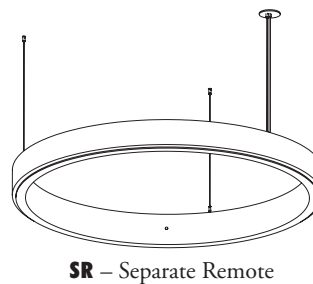

BURBANK,
CALIFORNIA,
91505
WWW.
DELRAY
LIGHTING.
COM