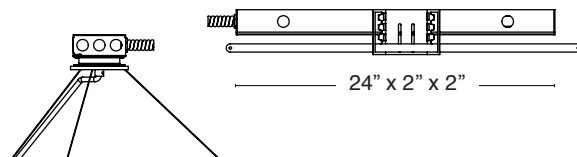

NOTE: Multiple drivers must be mounted no less than 4 inches apart side-by-side, and 1 inch apart end-to-end, to avoid overheating.

Remote Driver
 Canopy
 3.8 x 0.45 in.

Max. Wiring Distance (at full load)

Wire Size (AWG)	Distance (ft.)
18	18
16	29
14	46
12	71
10	120

SR – Separate mount driver installation.

CR – Central mount remote driver installation.

SREM or **CR**EM – Separate or Central Emergency. *T-bar install shown, below.*