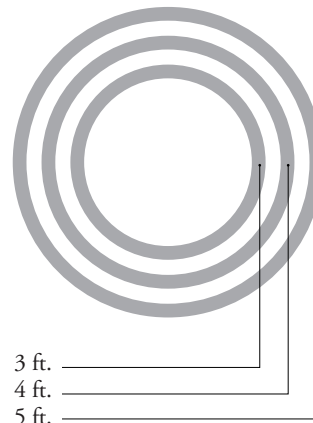

BURBANK,
CALIFORNIA,
91505
WWW.
DELRAY
LIGHTING.
COM