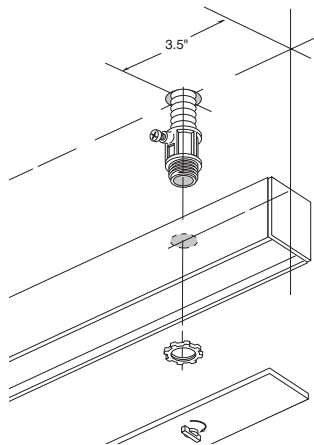

RECESSED DRIVER

Driver must be accessible after installation.

Multiple drivers must be mounted no less than 4 inches apart side-by-side, and 1 inch apart end-to-end, to avoid overheating.

Standard pendant length: 8 ft. Specify **XP** for extra pendant. Maximum canopy to fixture distance: 25 ft. Maximum canopy to driver distance: 100 ft. (with 10 AWG wire).

Order **SLRD**.

OPTIONAL J-BOX COVER

Cover plate mounts to maximum 4" square J-box. Driver housing mounts to wall on top of cover plate, which may be painted to match ceiling or wall, and includes two mounting spacers to offset cover thickness. Order **S100P**.

DRIVER INFO

Completa driver is shipped with one opening for direct connection to conduit with a third party 1/2" fitting (as shown below).

RED BRAIDED CORD

Red braided power cord. Order **RBRD**.

LED OPTIONS