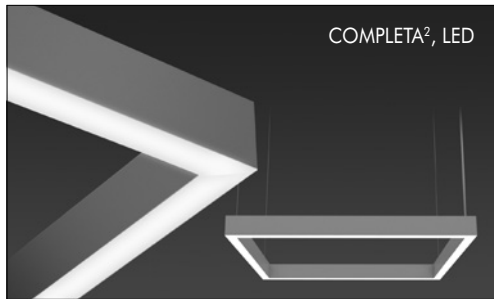

STICK COMPLETA² SEAMLESS LED

**DELRAY
LIGHTING
INCORPORATED**

TYPE: _____ **ORDER NUMBER:** _____

PROJECT: _____

Model	Size	LED	Options*	Other Options*
C2L-LED	2x2	W30	EM	SLRD
	2x3	W35	D11	S100P
	2x4	W40		
	3x3			
	3x4			
	4x4			
		R	BDMXMOD	
		B		
		SQ		

Please review mounting info before ordering.

1. Continuous Run Length (ft.): _____
2. ☐ **BTRAXW**—Traxon Light Drive* (enter quantity): _____
   - ☐ **XP**—Extra power cord (in inches; max. 25 ft.): _____
   - ☐ **RBRD**—red braided cord (in inches; max. 25 ft.): _____

*See page 2 for details.

C2L-LED, Pendant Mount