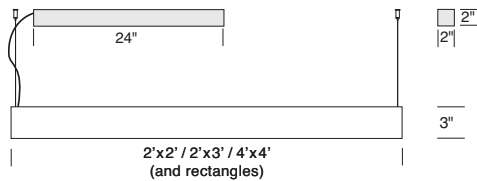

C2L-LED, Pendant Mount