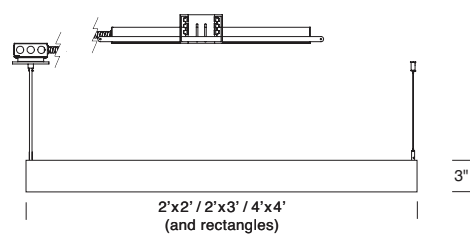

C2L-LED, SLRD Mount