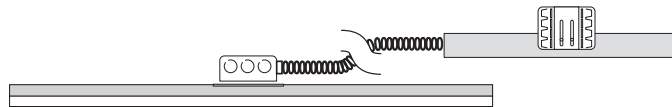

STICK COMPLETA² CONSTRUCTION

GEOMETRIC PENDANT

- *Completa²* is a stand alone 2', 3', or 4' square or rectangular pendant fixture. Each fixture requires its own power feed.
- Aluminum extrusion with a matte anodized finish, mitred corners.
- Suspended with field-adjustable aircraft cable, with push-button glider.
- 8' gray or white 18 AWG power cord. Each fixture requires its own power feed. For extra cord, order **XP** (max. 25 ft.).
- Frosted DR acrylic lens, mitred corners.

WHITE LEDS

- Nichia Corp. NFSL757 linear board chips, available in 4.5W per foot (**LO**—Low Output), or 6.75W per foot (**HO**—High Output).
- White color temperatures include **W30** (3000K), **W35** (3500K) and **W40** (4000K).
- CRI: 90.0
- R9 ≥ 50.0

COLOR LEDS

- 12V single color LEDs (**R**ed and **B**lue), 1.6W per ft.
- 24V **SQ**—RGB, 4.8W per ft., controlled with DMX 512 interface (see BDMXMOD, back page). Optional wall box control, offered separately (Traxon, below, right).

RECESSED DRIVER

Driver must be accessible after installation.

Multiple drivers must be mounted no less than 4 inches apart side-by-side, and 1 inch apart end-to-end, to avoid overheating.

Standard pendant length: 8 ft. Specify **XP** for extra pendant. Maximum canopy to fixture distance: 25 ft. Maximum canopy to driver distance: 100 ft. (with 10 AWG wire).

Order **SLRD**.