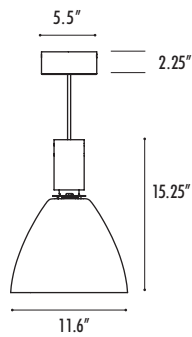

AL2387

LED
2,791 lumens
31 watts