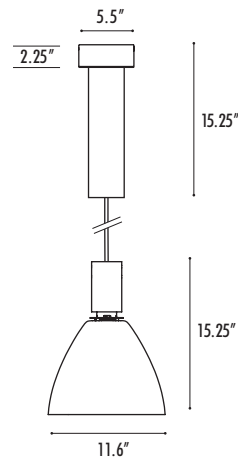

ALEM

Emergency

Specify LED color:

- **W30**—White (3000° K)
- **W35**—White (3500° K)
- **W40**—White (4000° K)

BURBANK,
CALIFORNIA,
91505
WWW.
DELRAY
LIGHTING.
COM

SEPT 2018