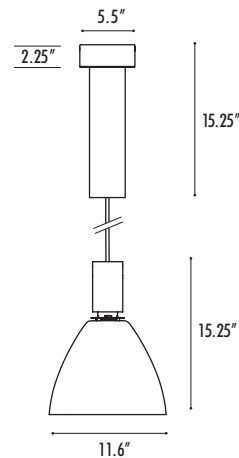

ALEM

Emergency

Specify LED color:

- **W30**—White (3000° K)
- **W35**—White (3500° K)
- **W40**—White (4000° K)

BURBANK,
CALIFORNIA,
91505
WWW.
DELRAY
LIGHTING.
COM

MAR 2018