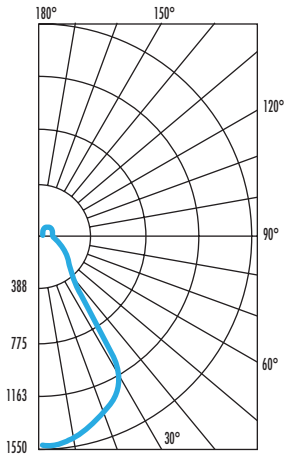

AL2387

LED
2,791 lumens
31 watts

ALEM

Emergency

Specify LED color:

- W30**—White (3000° K)
- W35**—White (3500° K)
- W40**—White (4000° K)

BURBANK,
CALIFORNIA,
91505
WWW.
DELRAY
LIGHTING.
COM

MAY 2017

LED

AL2387.W35

CP DISTRIBUTION

COEFFICIENTS

% CEILING 80 (20% FLOOR)

% WALL	70	50	30
0	115	115	115
1	105	101	97
2	97	90	84
3	90	81	74
4	84	74	66
5	78	67	60
6	73	62	54
7	69	57	50
8	65	53	46
9	61	49	42
10	58	46	39