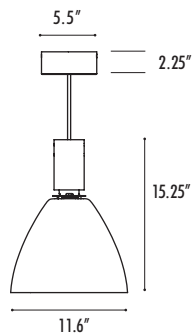

AL2387

LED
2,791 lumens
31 watts