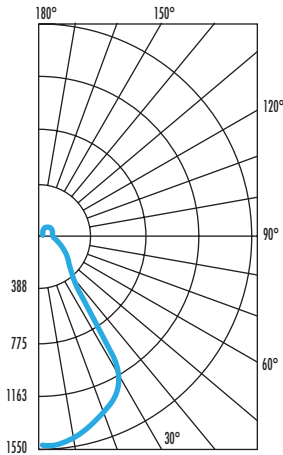

AL2387

LED
2,791 lumens
31 watts

ALEM

Emergency

Specify LED color:

- W30**—White (3000° K)
- W35**—White (3500° K)
- W40**—White (4000° K)

BURBANK,
CALIFORNIA,
91505
WWW.
DELRAY
LIGHTING.
COM

SEPT 2018

LED

AL2387.W35

CP DISTRIBUTION

COEFFICIENTS

% CEILING 80 (20% FLOOR)

% WALL	70	50	30
0	115	115	115
1	105	101	97
2	97	90	84
3	90	81	74
4	84	74	66
5	78	67	60
6	73	62	54
7	69	57	50
8	65	53	46
9	61	49	42
10	58	46	39