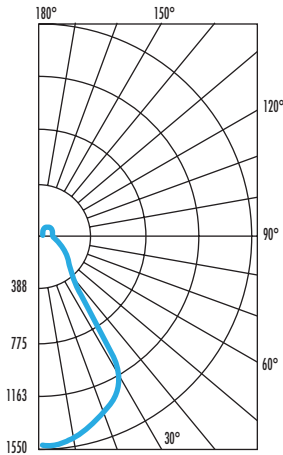

AL2387

LED
2,791 lumens
31 watts

ALEM

Emergency

Specify LED color:

W30—White (3000° K)
W35—White (3500° K)
W40—White (4000° K)

BURBANK,
CALIFORNIA,
91505
WWW.
DELRAY
LIGHTING.
COM

MAR 2018

LED

AL2387.W35

CP DISTRIBUTION

COEFFICIENTS

% CEILING 80 (20% FLOOR)

% WALL	70	50	30
0	115	115	115
1	105	101	97
2	97	90	84
3	90	81	74
4	84	74	66
5	78	67	60
6	73	62	54
7	69	57	50
8	65	53	46
9	61	49	42
10	58	46	39