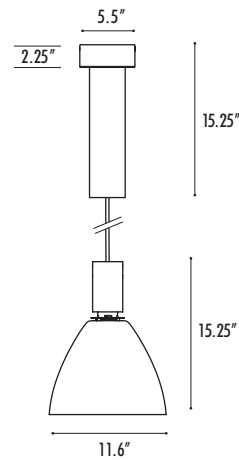

ALEM

Emergency

Specify LED color:

- **W30**—White (3000° K)
- **W35**—White (3500° K)
- **W40**—White (4000° K)

BURBANK,
CALIFORNIA,
91505
WWW.
DELRAY
LIGHTING.
COM

MAY 2017