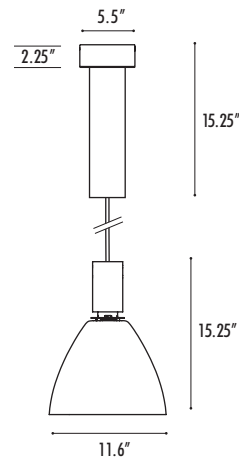

ALEM

Emergency

Specify LED color:

W30—White (3000° K)
W35—White (3500° K)
W40—White (4000° K)

BURBANK,
CALIFORNIA,
91505
WWW.
DELRAY
LIGHTING.
COM

MAR 2018