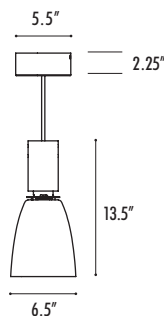

AL2347

LED
3,780 lumens
31 watts