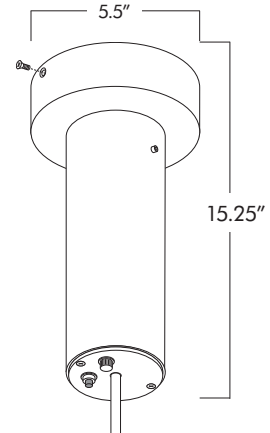

Example:

AL2347	S	O	W35	D4A
--------	---	---	-----	-----

CONSTRUCTION

- Canopy mounts to standard J-boxes
- Die cast aluminum housing and heat sink.
- Handblown glass shade.
- 6 ft. power cord standard. Order **XP** for additional pendant length.

CP DISTRIBUTION

Pending

LM-79 TEST SUMMARY – AL2347.W35

Pending

COEFFICIENTS

Pending

NOTES

AL2347.W35