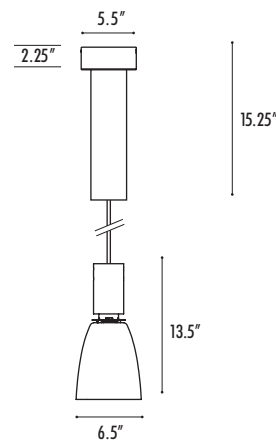

ALEM

Emergency

Specify LED color:

W30—White (3000° K)
W35—White (3500° K)
W40—White (4000° K)

BURBANK,
CALIFORNIA,
91505
WWW.
DELRAY
LIGHTING.
COM

MAR 2018