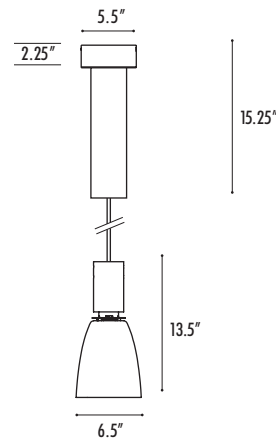

ALEM

Emergency

Specify LED color:

- **W30**—White (3000° K)
- **W35**—White (3500° K)
- **W40**—White (4000° K)

**BURBANK,
CALIFORNIA,
91505
WWW.
DELRAY
LIGHTING.
COM**

MAY 2017