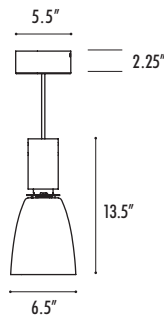

AL2347

LED
3,780 lumens
31 watts