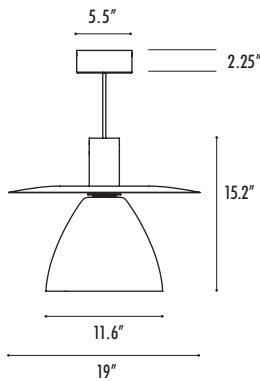

AL2297

LED
3,780 lumens
31 watts

Specify LED color:

- **W30**—White (3000° K)
- **W35**—White (3500° K)
- **W40**—White (4000° K)