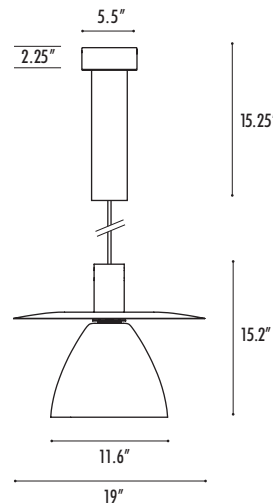

ALEM

Emergency

**BURBANK,
CALIFORNIA,
91505
WWW.
DELRAY
LIGHTING.
COM**

MAR 2018