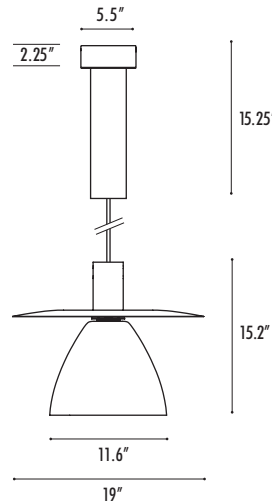

ALEM

Emergency

**BURBANK,
CALIFORNIA,
91505
WWW.
DELRAY
LIGHTING.
COM**

MAR 2018