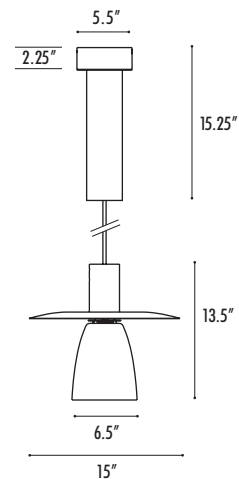

ALEM

Emergency

BURBANK,
CALIFORNIA,
91505
WWW.
DELRAY
LIGHTING.
COM

MAR 2018