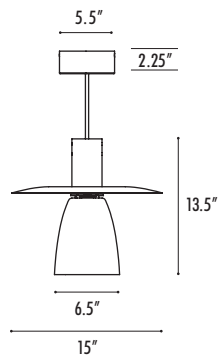

AL2277

LED
3,780 lumens
31 watts

Specify LED color:

- **W30**—White (3000° K)
- **W35**—White (3500° K)
- **W40**—White (4000° K)