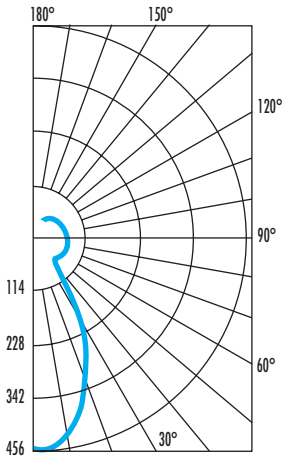

Note: 18W maximum.

6111
Fluorescent

**BURBANK,
CALIFORNIA,
91505
WWW.
DELRAY
LIGHTING.
COM**

FLUORESCENT

BALLAST INFO

OPTIONS

1-18W PLT

CP DISTRIBUTION

COEFFICIENTS OF UTILIZATION

% CEILING 80	% WALL 70 (20% FLOOR)		
	70	50	30
0	77	77	77
1	69	65	61
2	63	57	52
3	57	50	45
4	53	45	39
5	49	41	35
6	45	37	31
7	42	34	28
8	39	31	25
9	37	28	23
10	35	26	21

NOTES