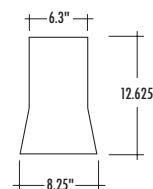

KONE OPAL SURFACE

Canopy mounts to standard J-box. Electronic ballast fits on backplate for easy access. Glass shade is removable without tools.

Finish is white. Glass shade is opal for general illumination with clad aluminum downlight reflector for task lighting.

Fixtures have a twist lock socket for secure, easy relamping. Not available with dimming or emergency battery. U.L. listed for damp locations.

Note: 18W maximum.

6111
Fluorescent