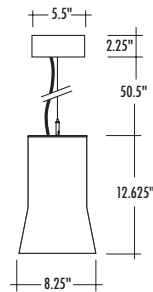

KONE PENDANT

Canopy mounts to standard J-box. Electronic ballast fits inside fixture for easy access.

Pendant is 6 ft. standard (3 ft. max. for dimming and EM), with push button adjustable aircraft cable.

Finish is white, with white power cord. Glass shade is opal for general illumination with clad aluminum downlight reflector for task lighting.

18 and 26W fixtures have twist lock socket for secure, easy relamping. Emergency battery backup is available.

cU.L. listed for damp locations.

6112
Fluorescent