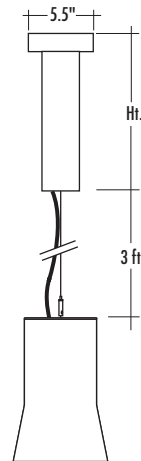

KONE OPAL GLASS LUMINAIRE WITH DOWNLIGHT

TYPE:

PROJECT:

ORDER NUMBER:

Model#	Wattage	Voltage	Option
	13, 18, 26	1-120V 2-277V	EM —Emergency battery (pendant only). Dimming only for items marked ◆ . Choose D3, D5 or D9 . (See Back Page)

COEFFICIENTS OF UTILIZATION

% CEILING 80	% WALL 70 (20% FLOOR)		
	70	50	30
0	77	77	77
1	69	65	61
2	63	57	52
3	57	50	45
4	53	45	39
5	49	41	35
6	45	37	31
7	42	34	28
8	39	31	25
9	37	28	23
10	35	26	21

NOTES

6112.18

1-18W triple tube
 G24q-2 electronic twist lock socket
 Total lumens: 1200
 Spacing criteria: .82

DIMMING

- Dimming only available for items marked **◆** on page 1.
- Voltage must be specified.
- Max. 3 ft. cord length.
- Controls lumen output down to $\pm 5\%$.
- Compatible dimmers required for all ballasts.
- **D3** Advance Mark X for 18 or 26W lamp.
- **D5** Advance Mark VII for 18 or 26W lamp.
- **D9** Lutron EcoSystem for 18 or 26W lamp. Controls lumen output down to $\pm 5\%$.

EMERGENCY

- Voltage must be specified.
- Max. 3 ft. cord length.
- **EM** emergency power provides 650 lumens for one lamp for 90 minutes. Ht.=15.25"
- **EM13** emergency power provides 1300 lumens for one lamp for 90 minutes. Ht.=19"