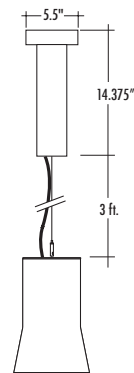

6112EM ◆
Fluorescent,
Emergency
Battery Pack