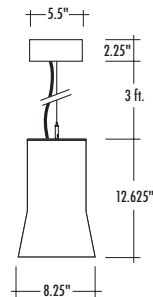

6112D ◆
Fluorescent,
Dimming