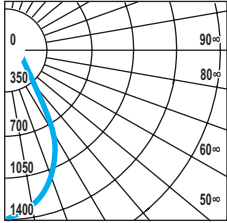

COMPACT FLUORESCENT

BALLAST INFO

OPTIONS

1-32W PLT

CP DISTRIBUTION

COEFFICIENTS OF UTILIZATION

% CEILING 80 (20% FLOOR)

% WALL	70	50	30
0	78	78	78
1	74	72	70
2	70	67	64
3	67	62	59
4	63	58	55
5	60	54	50
6	57	51	47
7	53	47	43
8	51	44	40
9	48	41	37
10	45	39	35

NOTES

279232

1-32W triple tube
G24q-2 electronic socket
Total lumens: 2400
Spacing criteria: .8

EMERGENCY

- Voltage *must* be specified.
- **EM** emergency power provides 650 lumens for one lamp for 90 minutes. Ht.=15.25"
- **EM13** emergency power provides 1300 lumens for one lamp for 90 minutes. Ht.=18.75"

AL-Acrylic Lens. For security and food service installations.
Use with CFL lamps *only*.