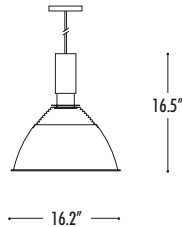

(See back page for details.
For dimming, see model 271.)

Example:

2792	W	32	1	E
------	---	----	---	---

*Paint finish on ballast housing and ceiling canopy only.
Reflector exterior is matte anodized aluminum.

**DELRAY
LIGHTING
INCORPORATED**

279

PENDANT MOUNT

Canopy mounts to standard J-boxes with 6' of Pendant standard and can be specified in any length. U.L. listed for damp locations.

2792
CFL

2792EM
CFL

SURFACE MOUNT