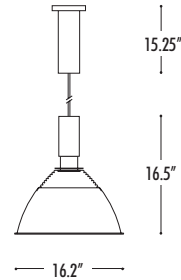

(See back page for details.
For dimming, see model 271.)

Example:

2792	W	32	1	E
------	---	----	---	---

*Paint finish on ballast housing and ceiling canopy only.
Reflector exterior is matte anodized aluminum.

**DELRAY
LIGHTING
INCORPORATED**

279

PENDANT MOUNT

Canopy mounts to standard J-boxes with 6' of Pendant standard and can be specified in any length. U.L. listed for damp locations.

2792
CFL

2792EM
CFL

SURFACE MOUNT