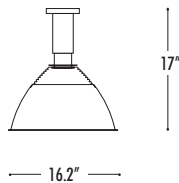

SURFACE MOUNT

Canopy mounts to standard J-boxes and supports ballast housing. U.L. listed for damp locations.

2791
CFL