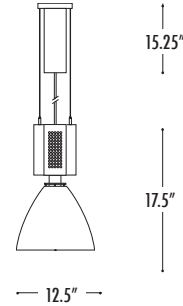

ASPECT CFL WITH GLASS SHADE

TYPE:

PROJECT:

ORDER NUMBER:

Model#	Paint Finish	Glass Color	Wattage	Voltage	Ballast
	Hammertone	Indigo	18, 26,	1-120V	E-Electronic
	Silver	Marine	32 or 42	2-277V	EM
	White	Opal			EM13
	CC-Custom	Tangerine			D5, D8, D9
	RAL color				

(See back page for details.)

Example:

2432	W	M	32	1	E

PENDANT MOUNT

Canopy mounts to standard J-boxes and supports ballast housing and fixture with 2 steel air craft cables with push button adjustment. Pendant is 6' standard and can be specified in any length. cU.L. listed for damp locations.

2432
CFL

2432EM
CFL

SURFACE MOUNT

Canopy mounts to standard J-boxes and supports ballast housing. cU.L. listed for damp locations.

2431
CFL

DELRAY
LIGHTING
INCORPORATED

241 & 243

BURBANK,
CALIFORNIA,
91505
WWW.
DELRAY
LIGHTING.
COM

JUN 2017