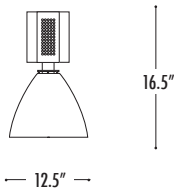

SURFACE MOUNT

Canopy mounts to standard J-boxes and supports ballast housing. cU.L. listed for damp locations.

2431
CFL