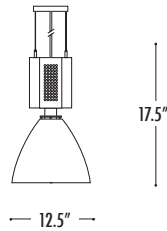

ASPECT CFL WITH GLASS SHADE

TYPE:

PROJECT:

ORDER NUMBER:

Model#	Paint Finish	Glass Color	Wattage	Voltage	Ballast
	Hammertone	Indigo	18, 26,	1-120V	E-Electronic
	Silver	Marine	32 or 42	2-277V	EM
	White	Opal			EM13
	CC-Custom	Tangerine			D5, D8, D9
	RAL color				

(See back page for details.)

Example:

2432	W	M	32	1	E

PENDANT MOUNT

Canopy mounts to standard J-boxes and supports ballast housing and fixture with 2 steel air craft cables with push button adjustment. Pendant is 6' standard and can be specified in any length. cU.L. listed for damp locations.

2432
CFL

2432EM
CFL

SURFACE MOUNT

Canopy mounts to standard J-boxes and supports ballast housing. cU.L. listed for damp locations.

2431
CFL

DELRAY
LIGHTING
INCORPORATED

241 & 243

BURBANK,
CALIFORNIA,
91505
WWW.
DELRAY
LIGHTING.
COM

JUN 2017