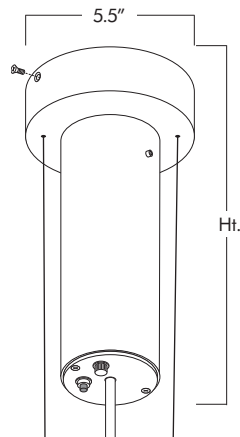

EMERGENCY

- Voltage *must* be specified.
- **EM** emergency power provides 650 lumens for one lamp for 90 minutes. Ht.=15.25"
- **EM13** emergency power provides 1300 lumens for one lamp for 90 minutes. Ht.=18.75"