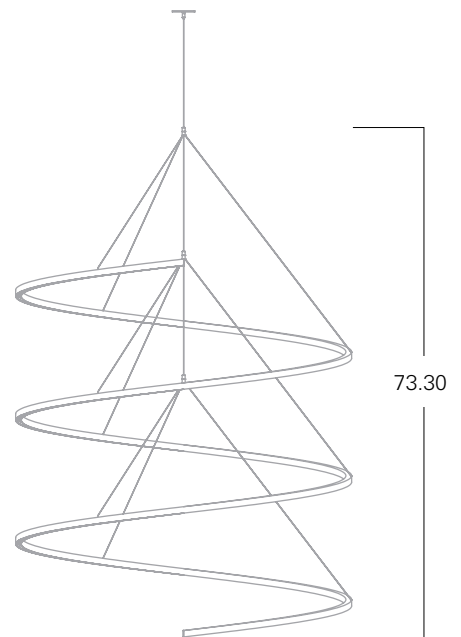

UNO HELIX & SPIRAL

UNO Helix & Spiral LED

UNO Helix and Spiral feature a minimalist 1-inch extruded aluminum housing profile, with a proprietary acrylic lens that provides broad, even illumination. Both are offered with white 90 CRI Nichia LED chips, available in 3000°, 3500°, and 4000° Kelvin color temperatures, or single-color red or blue LEDs, plus RGB with DMX512 interface. Dimming options available.

Ideal for lobbies, atriums, and stairwells with high ceilings. Visually dynamic when showcased behind exterior windows. uCL listed for dry locations.

UC3HELIX

3 ft. diameter
9,750 lumens / 1050 mA / 105 watts

UC4HELIX

4 ft. diameter
13,000 lumens / 1425 mA / 140 watts

UC5HELIX

5 ft. diameter
16,250 lumens / 1775 mA / 175 watts

UCSPIRAL

8,365 lumens / 2550 mA / 84 watts
Surface mount only.