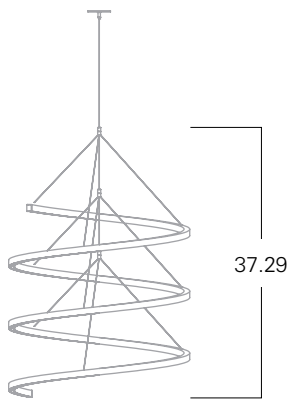

UNO HELIX & SPIRAL

UNO Helix & Spiral LED

UNO Helix and Spiral feature a minimalist 1-inch extruded aluminum housing profile, with a proprietary acrylic lens that provides broad, even illumination. Both are offered with white 90 CRI Nichia LED chips, available in 3000°, 3500°, and 4000° Kelvin color temperatures, or single-color red or blue LEDs, plus RGB with DMX512 interface. Dimming options available.

Ideal for lobbies, atriums, and stairwells with high ceilings. Visually dynamic when showcased behind exterior windows. uCL listed for dry locations.

UC3HELIX

3 ft. diameter
9,750 lumens / 1050 mA / 105 watts

UC4HELIX

4 ft. diameter
13,000 lumens / 1425 mA / 140 watts

UC5HELIX

5 ft. diameter
16,250 lumens / 1775 mA / 175 watts

UCSPIRAL

8,365 lumens / 2550 mA / 84 watts
Surface mount only.