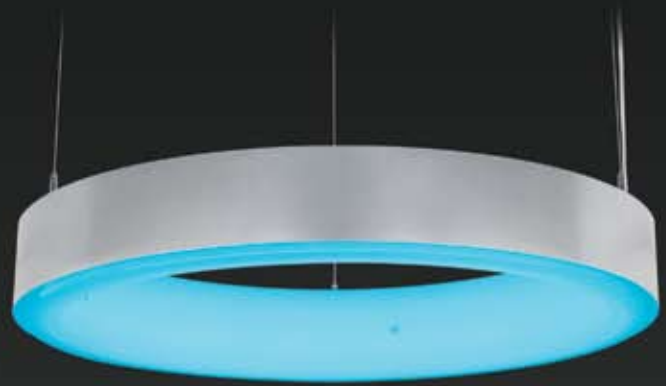

# PROGRAM

2012/13

CYLINDRO II & III  
MEDIA<sup>2</sup>  
COMPLETA<sup>2</sup>

CYLINDRO III LED chandelier

**DELRAY**  
**LIGHTING**  
INCORPORATED

# CYLINDRO II & III

CYLINDRO II from below.

CYLINDRO II - LED

CYLINDRO III - LED

# MEDIA<sup>2</sup>

MEDIA<sup>2</sup>, SIDE from below.

MEDIA<sup>2</sup>, DOWN – LED

MEDIA<sup>2</sup>, SIDE – LED

# COMPLETA<sup>2</sup>

COMPLETA<sup>2</sup> – seamless T5, from below.

COMPLETA<sup>2</sup> – seamless T5

COMPLETA<sup>2</sup> – LED

COMPLETA<sup>2</sup> – LED, from below.