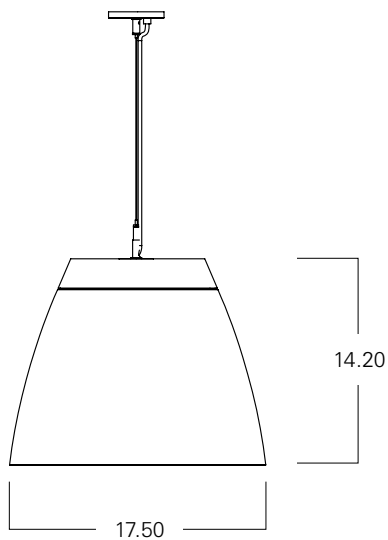

LUMA LED

LUMA is an industrial style pendant with four diffuser options. Clear and opal prismatic refractors provide general illumination, while white and gold metal reflectors create a high/low bay downlight. The low profile, die cast convection-vented heat sink is less obtrusive than other industrial fixtures; a more elegant choice for museum, retail, loft or creative studio interiors.

Standard dimming is 0–10V, 1%. Standard lumen outputs are 5,000, 10,000, or 15,000; or order option XL for factory-set custom lumen output. cUL listed for dry locations.

IL793 – metal reflector