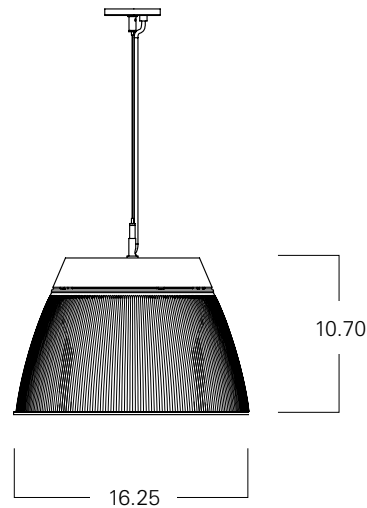

# LUMA LED

LUMA is an industrial style pendant with four diffuser options. Clear and opal prismatic refractors provide general illumination, while white and gold metal reflectors create a high/low bay downlight. The low profile, die cast convection-vented heat sink is less obtrusive than other industrial fixtures; a more elegant choice for museum, retail, loft or creative studio interiors.

Standard dimming is 0–10V, 1%. Standard lumen outputs are 5,000, 10,000, or 15,000; or order option XL for factory-set custom lumen output. cUL listed for dry locations.

**IL793** – metal reflector

**IL791/C** – clear prismatic refractor  
**IL791/O** – opal prismatic refractor