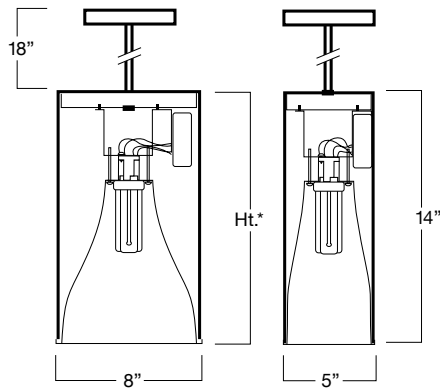

CYLINDERS

COMPACT FLUORESCENT

SURFACE MOUNT
CS8100

CS8100/CS5100
1-18, 26, 32 & 42W

OPTIONS

EM—Emergency Pack (CS8100 only)

D—Dimming

Adds 4" to length. Fixtures to be installed in the same location will be lengthened to match the dimming and EM fixtures.
See back page for details.

*Ht. = 14" standard, 18" EM/dimming

PENDANT MOUNT
CP8100

CP8100/CP5100
1-18, 26, 32 & 42W

OPTIONS

EM—Emergency Pack (CP8100 only)

D—Dimming

Adds 4" to length. Fixtures to be installed in the same location will be lengthened to match the dimming and EM fixtures.
See back page for details.

D—Dimming

Adds 4" to length. Fixtures to be installed in the same location will be lengthened to match the dimming and EM fixtures.
See back page for details.

*Ht. = 14" standard, 18" EM/dimming

CUH8200
2-18, 26, 32 & 42W