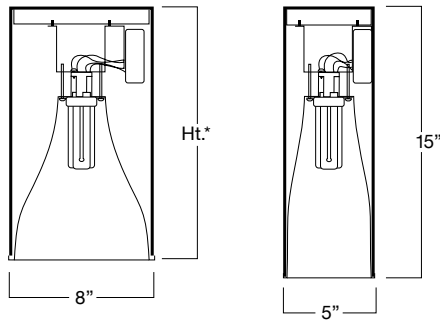

CYLINDERS

COMPACT FLUORESCENT

SURFACE MOUNT
CS8100

CS8100/CS5100
1-18, 26, 32 & 42W

OPTIONS

EM—Emergency Pack (CS8100 only)

D—Dimming

Adds 4" to length. Fixtures to be installed in the same location will be lengthened to match the dimming and EM fixtures.
See back page for details.

*Ht. = 14" standard, 18" EM/dimming

PENDANT MOUNT
CP8100

CP8100/CP5100
1-18, 26, 32 & 42W

OPTIONS

EM—Emergency Pack (CP8100 only)

D—Dimming

Adds 4" to length. Fixtures to be installed in the same location will be lengthened to match the dimming and EM fixtures.
See back page for details.

D—Dimming

Adds 4" to length. Fixtures to be installed in the same location will be lengthened to match the dimming and EM fixtures.
See back page for details.

*Ht. = 14" standard, 18" EM/dimming

CUH8200
2-18, 26, 32 & 42W