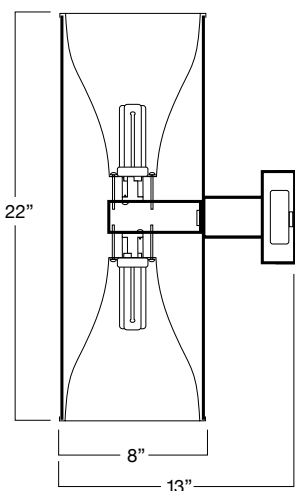

*Ht. = 14" standard, 18" EM/dimming

PENDANT MOUNT
CP8100

CP8100/CP5100
1-18, 26, 32 & 42W

OPTIONS

EM—Emergency Pack (CP8100 only)

D—Dimming

Adds 4" to length. Fixtures to be installed in the same location will be lengthened to match the dimming and EM fixtures.
See back page for details.

CPBA—Ball Aligner

CPAC—Aircraft Cable suspension, 18" incl. standard

*Ht. = 14" standard, 18" EM/dimming

WALL MOUNT
CW8100

CW8100
1-18, 26, 32 & 42W

OPTIONS

WL—Wet Location lens

EM—Emergency Pack

D—Dimming

Adds 4" to length. Fixtures to be installed in the same location will be lengthened to match the dimming and EM fixtures.
See back page for details.

*Ht. = 14" standard, 18" EM/dimming

CUH8200
2-18, 26, 32 & 42W

OPTIONS

WL—wet location lens

CUV8200
2-18, 26, 32 & 42W

OPTIONS

WL—wet location lens

ORDER INFORMATION SAMPLE

<i>CP8/CP5</i>	<i>118</i>	<i>A30</i>	<i>S</i>	<i>1E</i>	<i>D1.CPAC</i>
Model	Lamp	Reflector	Finish	Voltage	Option
	1-2 18, 26, 32 or 42W	A30 —Clear Alzak® Haze G30 —Wheat Alzak® Haze B —Black Baffle SP —Splay Fresnel Lens*	W —White S —Silver BM —Brushed Metal BZ —Bronze K —Black CC —Custom Color (RAL color must be specified)	1E —120V 2E —277V	WL —Wet Location lens* CPBA —Ball Aligner CPAC —Aircraft Cable suspension EM —Emergency Pack* D —Dimming (see back page)