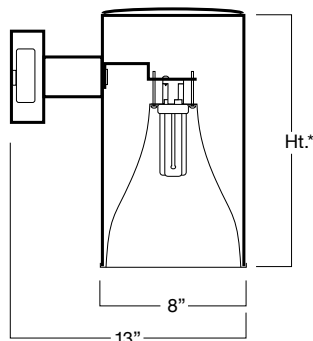

CYLINDERS

COMPACT FLUORESCENT

SURFACE MOUNT
CS8100

CS8100/CS5100
1-18, 26, 32 & 42W

OPTIONS

EM—Emergency Pack (CS8100 only)

D—Dimming

Adds 4" to length. Fixtures to be installed in the same location will be lengthened to match the dimming and EM fixtures.
See back page for details.

*Ht. = 14" standard, 18" EM/dimming

PENDANT MOUNT
CP8100

CP8100/CP5100
1-18, 26, 32 & 42W

OPTIONS

EM—Emergency Pack (CP8100 only)

D—Dimming

Adds 4" to length. Fixtures to be installed in the same location will be lengthened to match the dimming and EM fixtures.
See back page for details.

CPBA—Ball Aligner

CPAC—Aircraft Cable suspension, 18" incl. standard

*Ht. = 14" standard, 18" EM/dimming

WALL MOUNT
CW8100

CW8100
1-18, 26, 32 & 42W

OPTIONS

WL—Wet Location lens

EM—Emergency Pack

D—Dimming

Adds 4" to length. Fixtures to be installed in the same location will be lengthened to match the dimming and EM fixtures.
See back page for details.

*Ht. = 14" standard, 18" EM/dimming

CUH8200
2-18, 26, 32 & 42W