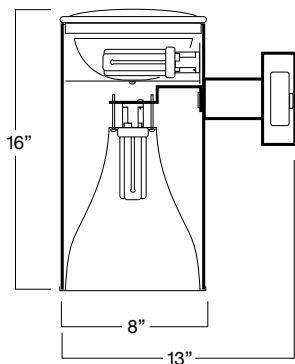

CYLINDERS

COMPACT FLUORESCENT

SURFACE MOUNT
CS8100

CS8100/CS5100
1-18, 26, 32 & 42W

OPTIONS

EM—Emergency Pack (CS8100 only)

D—Dimming

Adds 4" to length. Fixtures to be installed in the same location will be lengthened to match the dimming and EM fixtures.
See back page for details.

*Ht. = 14" standard, 18" EM/dimming

PENDANT MOUNT
CP8100

CP8100/CP5100
1-18, 26, 32 & 42W

OPTIONS

EM—Emergency Pack (CP8100 only)

D—Dimming

Adds 4" to length. Fixtures to be installed in the same location will be lengthened to match the dimming and EM fixtures.
See back page for details.

CPBA—Ball Aligner

CPAC—Aircraft Cable suspension, 18" incl. standard

*Ht. = 14" standard, 18" EM/dimming

WALL MOUNT
CW8100

CW8100
1-18, 26, 32 & 42W

OPTIONS

WL—Wet Location lens

EM—Emergency Pack

D—Dimming

Adds 4" to length. Fixtures to be installed in the same location will be lengthened to match the dimming and EM fixtures.
See back page for details.

*Ht. = 14" standard, 18" EM/dimming

CUH8200
2-18, 26, 32 & 42W