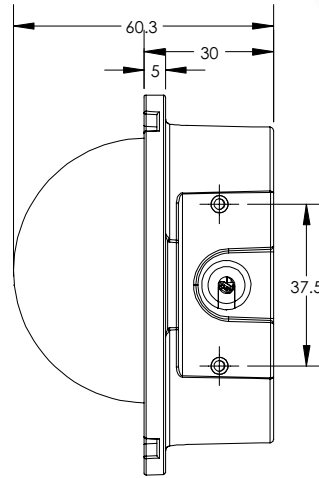

4741

4741 LED
SEMI-RECESSED DOWNLIGHT

A-Line LED

4741 semi-recessed downlight

CREE® LMH2000 / 3000 LED modules: feature opal diffusers that provide the appearance of an A-lamp from below.

Lumens:	2000	3000
Watts:	21	31