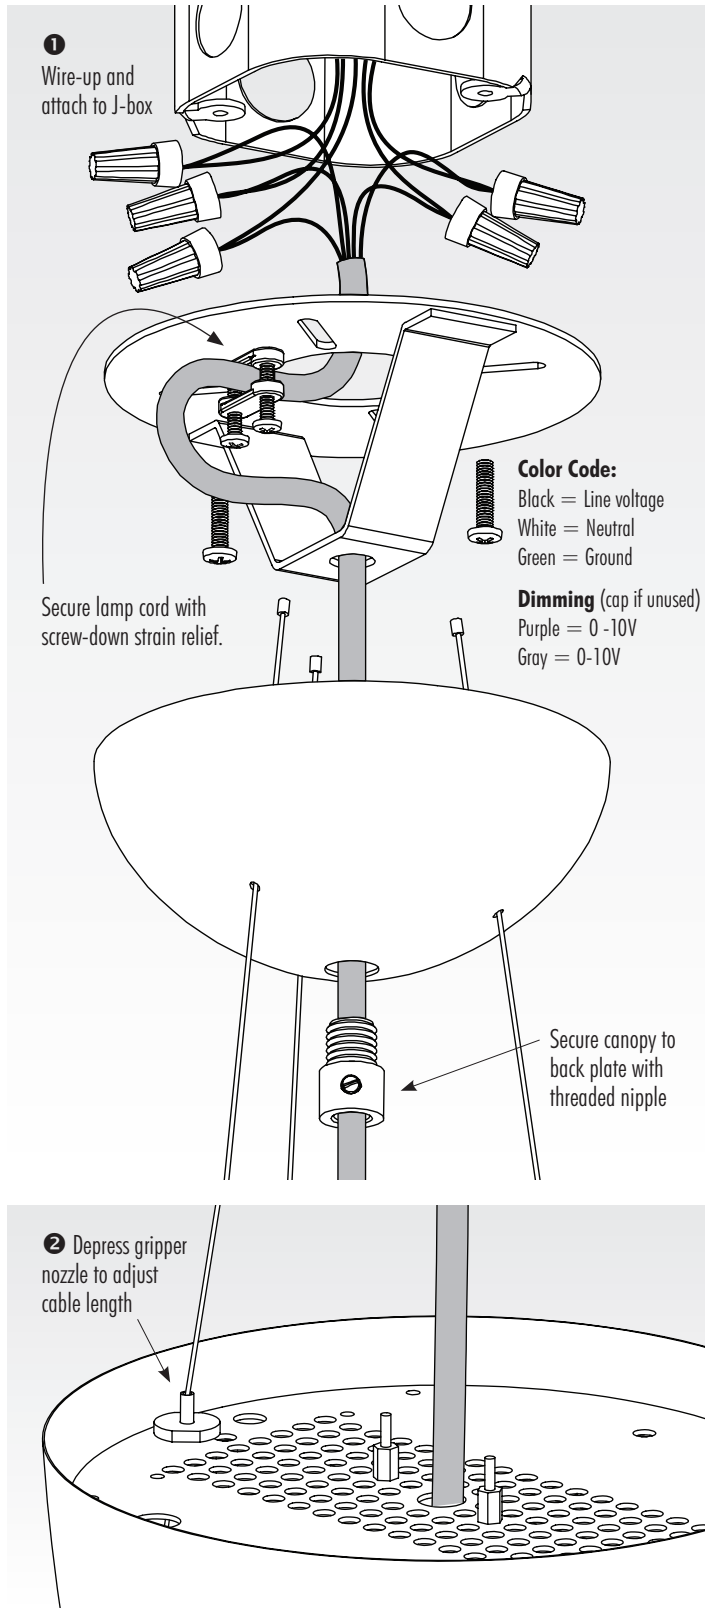

SONAR LED

IL7700, IL7702 & IL7800, IL7802 Instructions Installation ou de montage

WARNING: disconnect main power at the source prior to installation!

Only qualified electricians should install Delray Lighting products.

Canopy Mount

Service Access