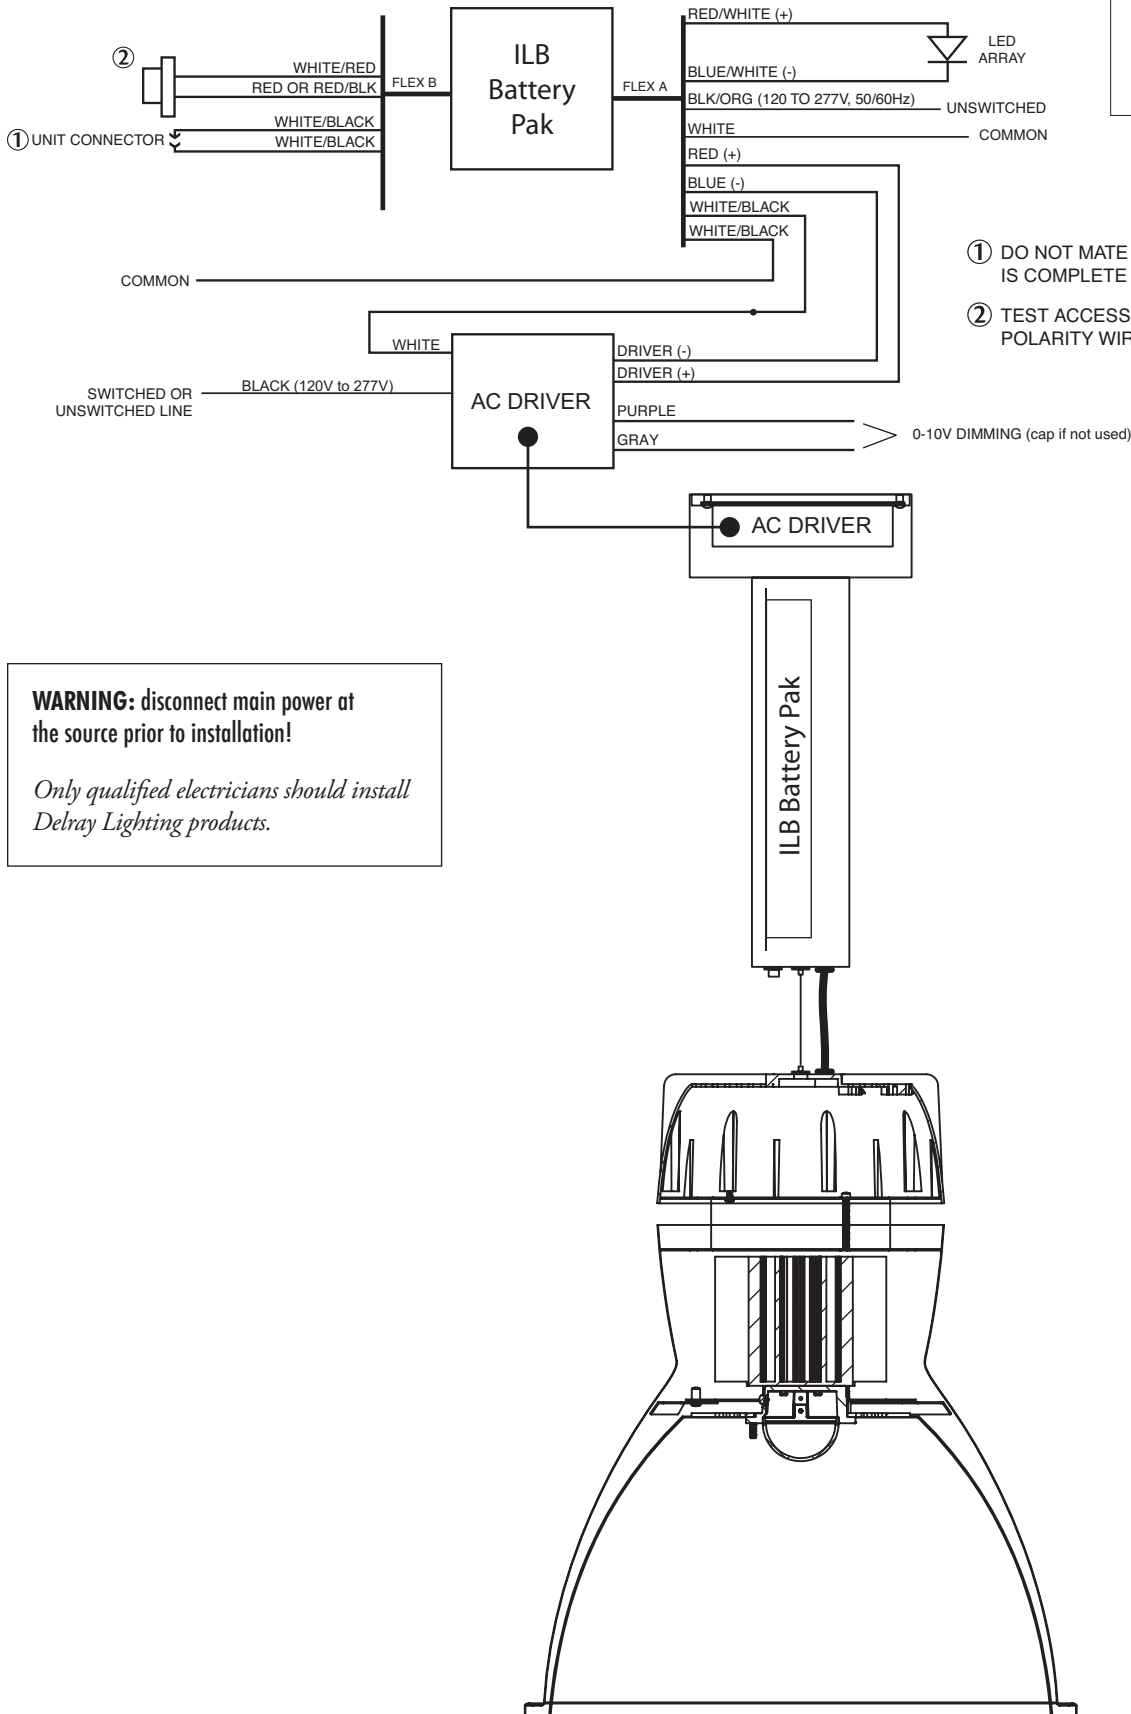

ROCKET OPEN LED

Emergency Battery Backup (EM) Wiring Installation ou de montage

For Models:

IL7712/13/14/16

IL7812/13/14/16

- ① DO NOT MATE CONNECTOR UNTIL INSTALLATION IS COMPLETE AND AC POWER IS SUPPLIED.
- ② TEST ACCESSORY LEADS-OBSERVE PROPER POLARITY WIRING.

WARNING: disconnect main power at the source prior to installation!

Only qualified electricians should install Delray Lighting products.