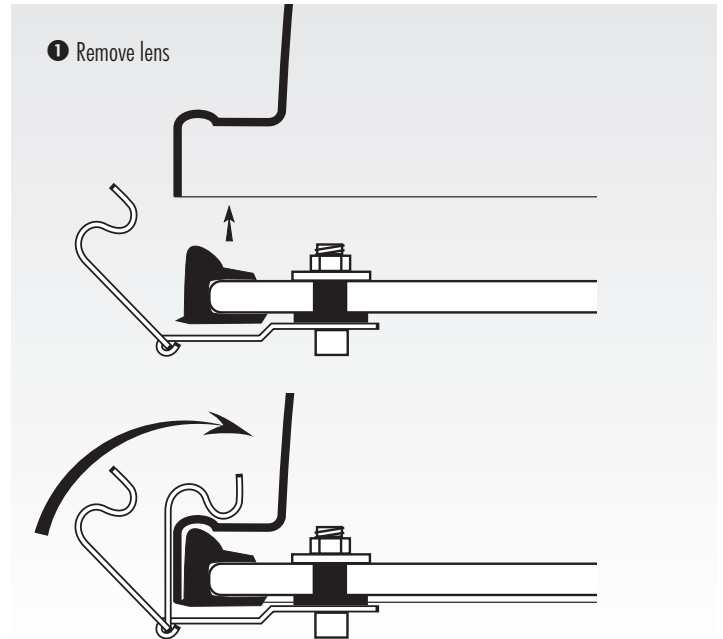

ROCKET LENSED LED

IL7710 & IL7810 Wiring Instructions Installation ou de montage

WARNING: disconnect main power at the source prior to installation!

Only qualified electricians should install Delray Lighting products.

Canopy Mount

Service Access

Wiring 5-conductor cord for standard driver:

Black	=	downlights hot
White	=	common
Green	=	ground
Purple	=	0–10V dim
Gray	=	0–10V dim