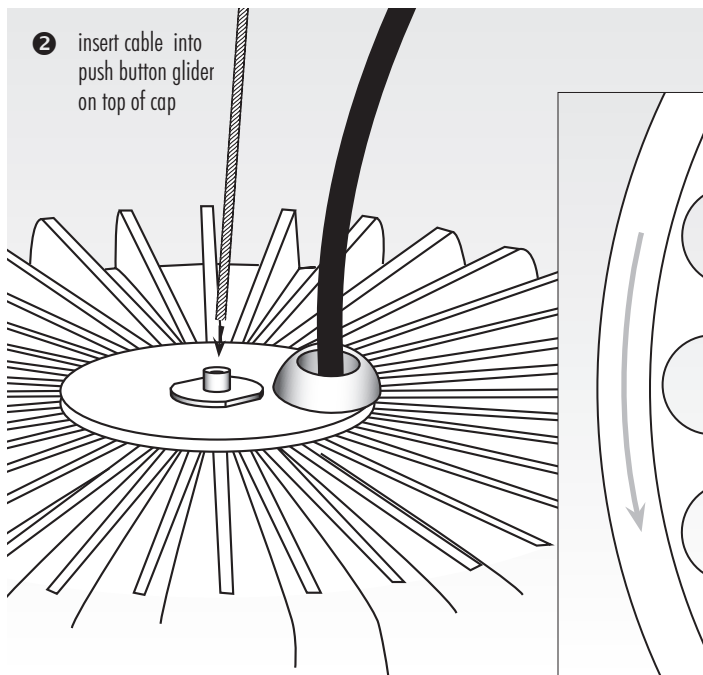

ROCKET LENSED LED

IL7710 & IL7810 Wiring Instructions Installation ou de montage

WARNING: disconnect main power at the source prior to installation!

Only qualified electricians should install Delray Lighting products.

Canopy Mount

Service Access

Wiring 5-conductor cord for standard driver:

Black	=	downlights hot
White	=	common
Green	=	ground
Purple	=	0–10V dim
Gray	=	0–10V dim