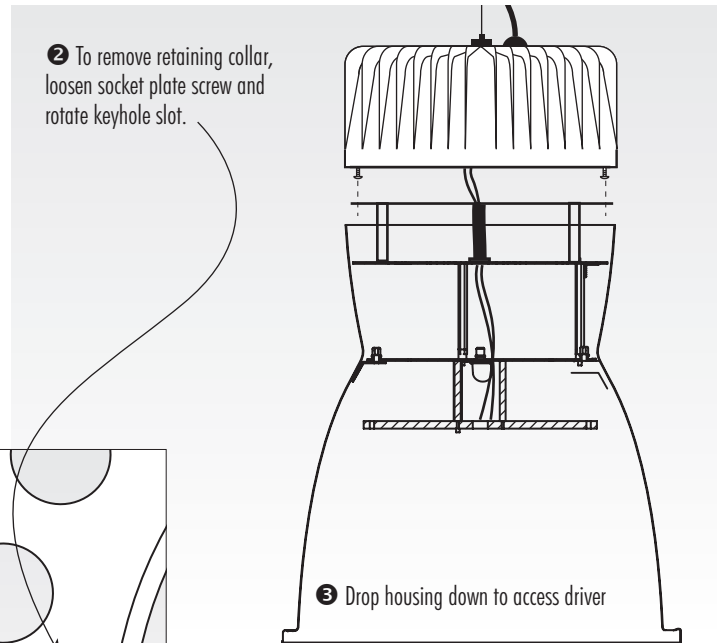

ROCKET LENSED LED

IL7710 & IL7810 Wiring Instructions Installation ou de montage

WARNING: disconnect main power at the source prior to installation!

Only qualified electricians should install Delray Lighting products.

Canopy Mount

Service Access

Wiring 5-conductor cord for standard driver:

Black	=	downlights hot
White	=	common
Green	=	ground
Purple	=	0–10V dim
Gray	=	0–10V dim