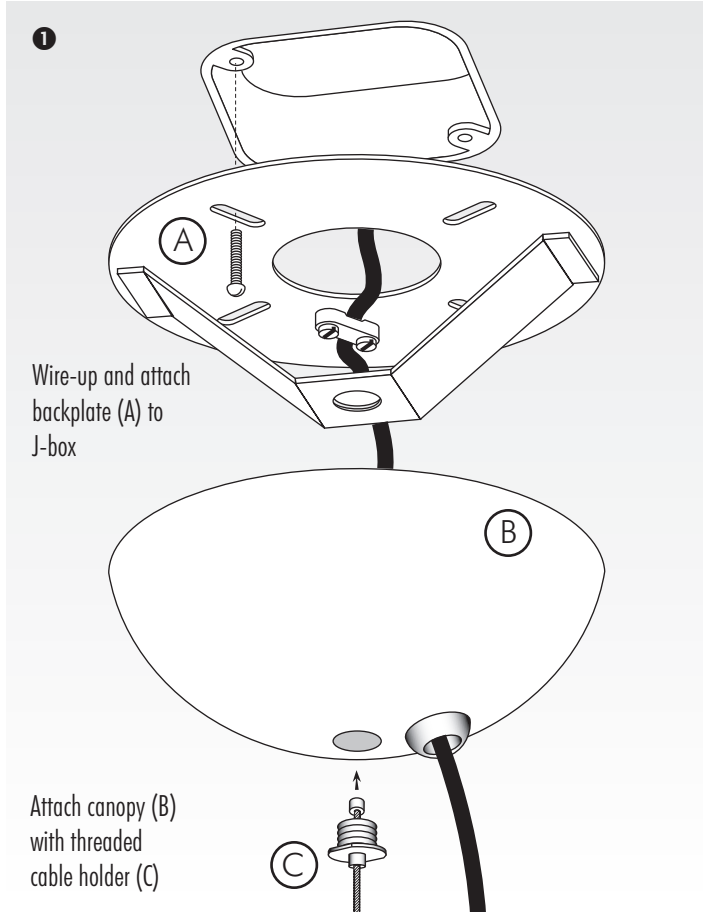

ROCKET LENSED LED

IL7710 & IL7810 Wiring Instructions Installation ou de montage

WARNING: disconnect main power at the source prior to installation!

Only qualified electricians should install Delray Lighting products.

Canopy Mount

Service Access

Wiring 5-conductor cord for standard driver:

Black	=	downlights hot
White	=	common
Green	=	ground
Purple	=	0–10V dim
Gray	=	0–10V dim