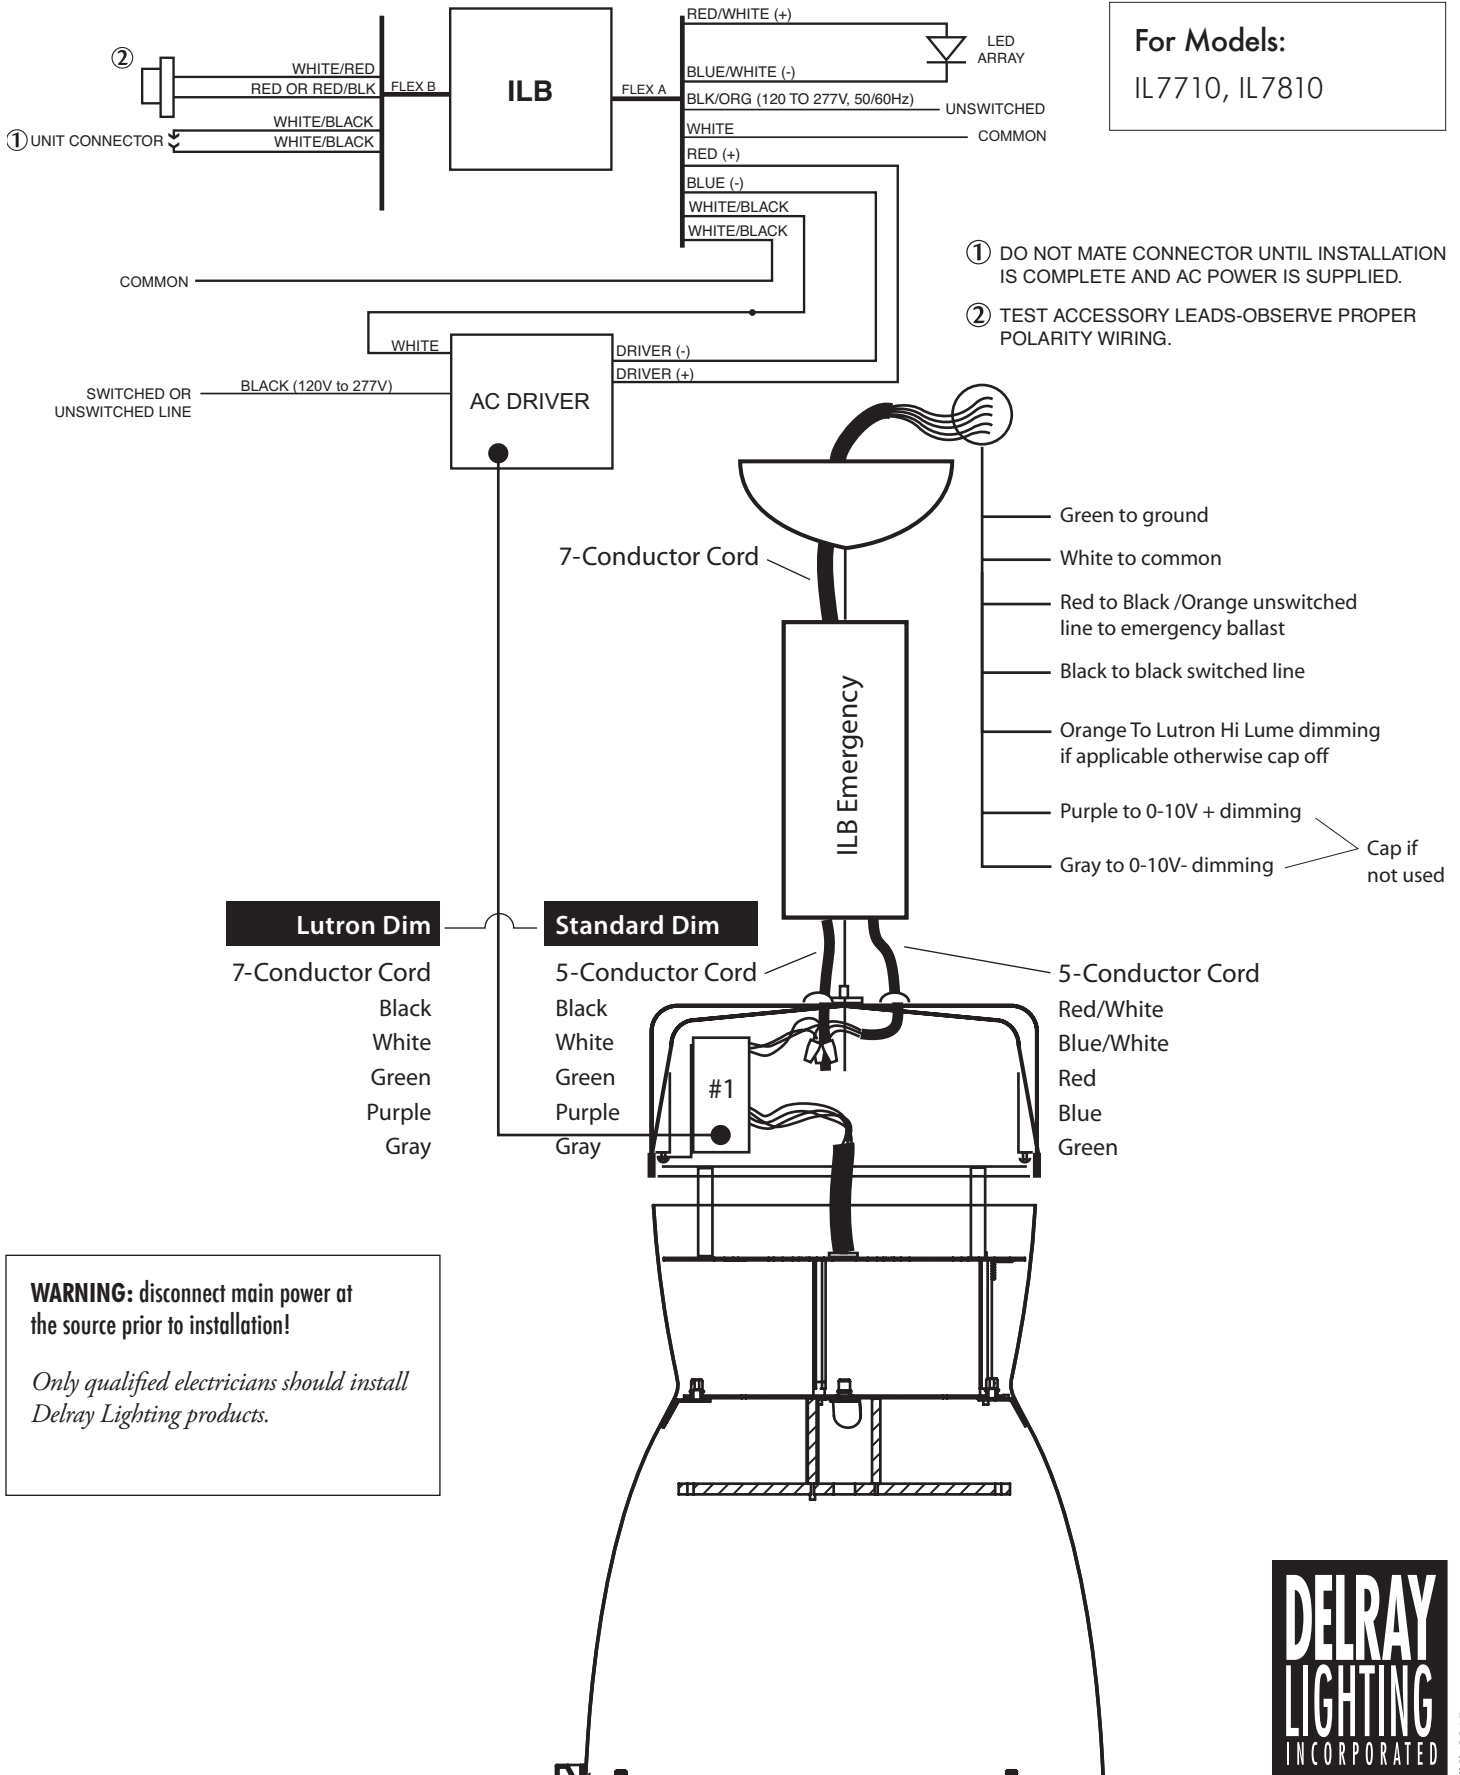

# ROCKET LENSED LED

## Emergency Battery Backup (EM) Wiring Installation ou de montage

**For Models:**  
IL7710, IL7810

- ① DO NOT MATE CONNECTOR UNTIL INSTALLATION IS COMPLETE AND AC POWER IS SUPPLIED.
- ② TEST ACCESSORY LEADS-OBSERVE PROPER POLARITY WIRING.

**WARNING:** disconnect main power at the source prior to installation!

*Only qualified electricians should install Delray Lighting products.*