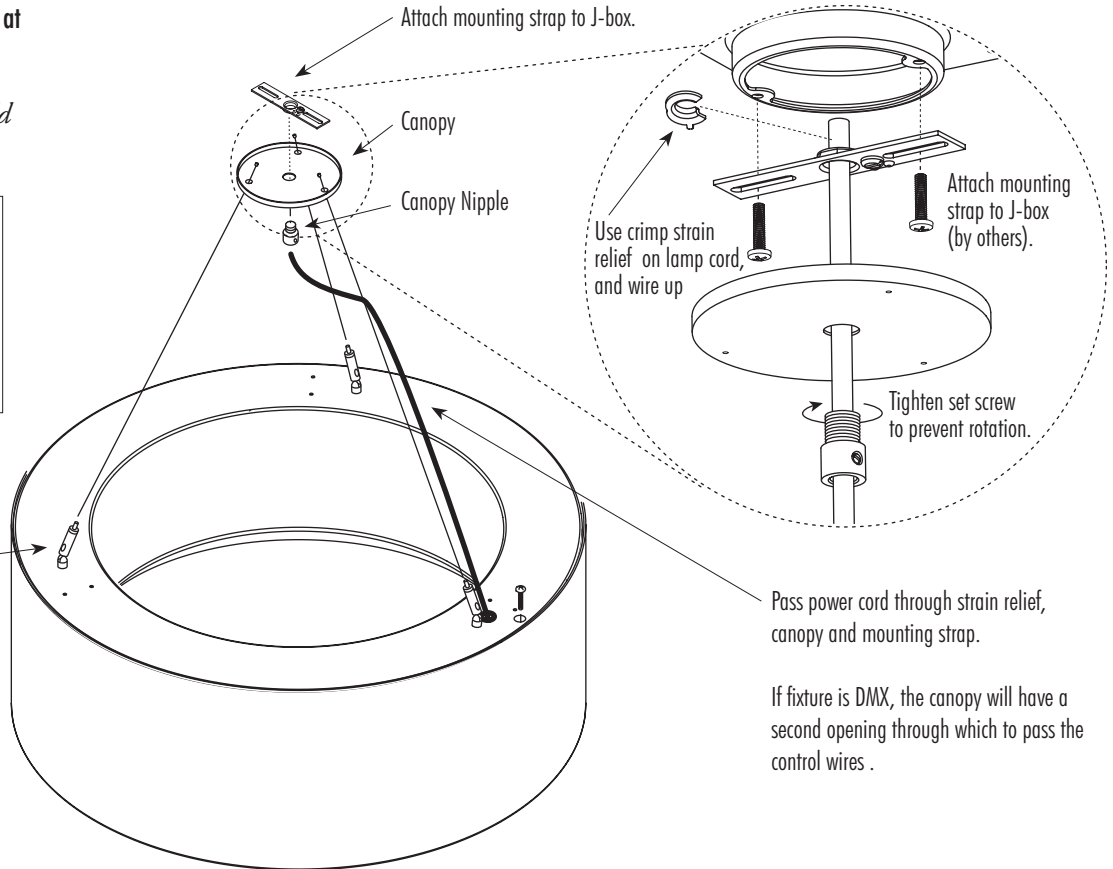

# CYLINDRO 6501

## Central Mounting Point Installation

**WARNING:** disconnect main power at the source prior to installation!

Only qualified electricians should install Delray Lighting products.

# CYLINDRO 6502