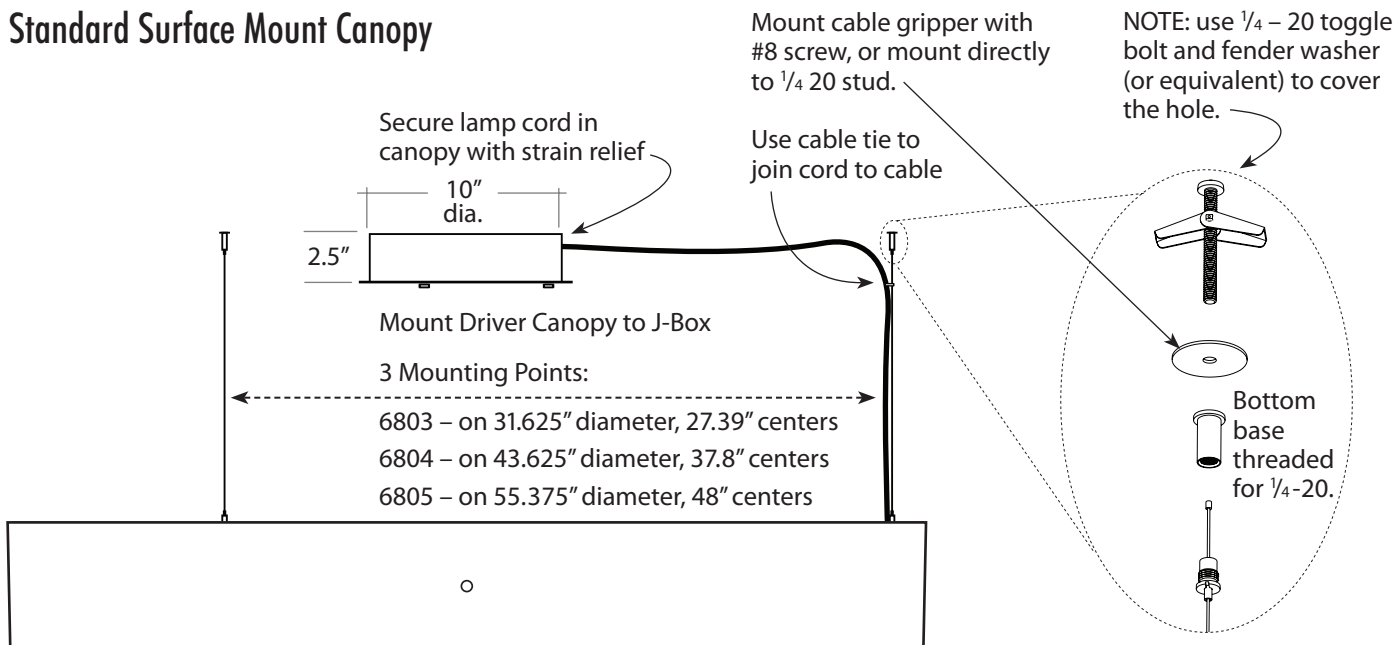

WARNING: disconnect main power at the source prior to installation! *Only qualified electricians should install Delray Lighting products.*

Standard Surface Mount Canopy

*Max. Wiring Distance (at full load)

Wire Size (AWG)	Distance (ft.)
18	18
16	29
14	46
12	71
10	120

NOTE: multiple drivers must be mounted no less than 4 inches apart side-by-side, and 1 inch apart end-to-end, to avoid overheating.

SLRD Option Remote Driver

Remote driver housing must remain accessible. Use bar hangers to mount in ceiling.