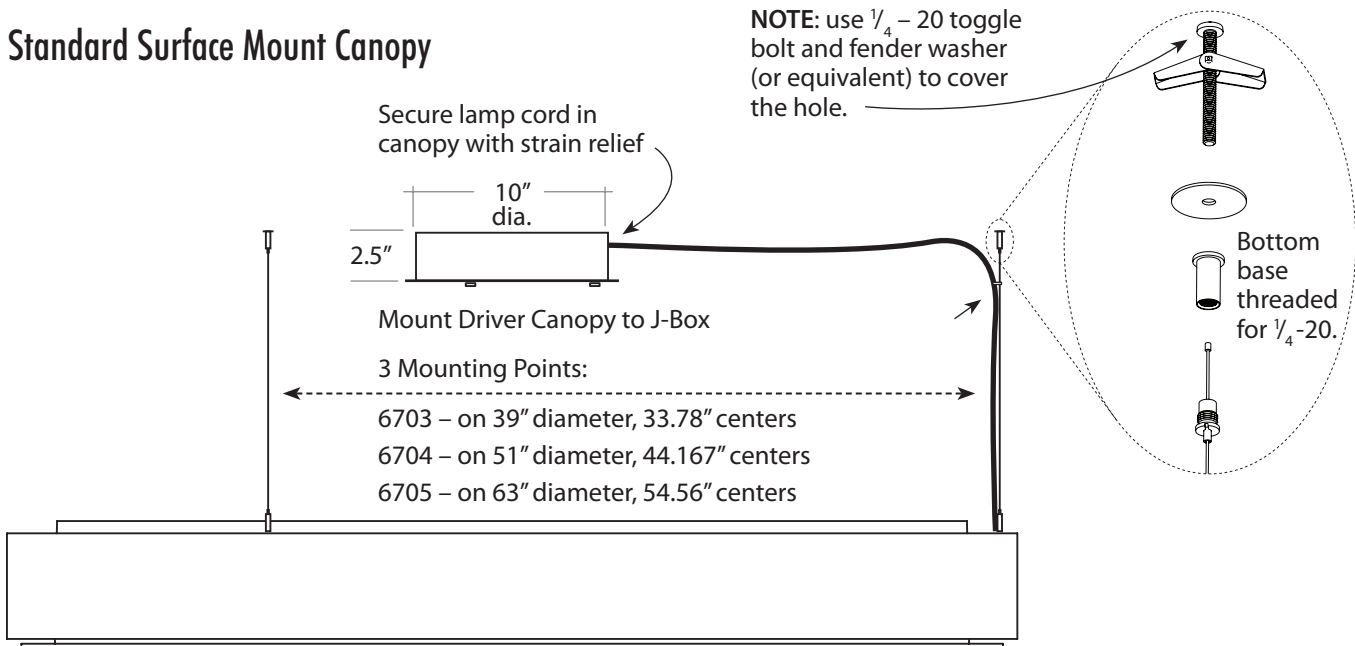

CYLINDRO II

Mounting Instructions Installation ou de montage

WARNING: disconnect main power at the source prior to installation! Only qualified electricians should install Delray Lighting products.

Standard Surface Mount Canopy

*Max. Wiring Distance (at full load)

Wire Size (AWG)	Distance (ft.)
18	18
16	29
14	46
12	71
10	120

NOTE: multiple drivers must be mounted no less than 4 inches apart side-by-side, and 1 inch apart end-to-end, to avoid overheating.

SLRD Option Remote Driver

Remote driver housing must remain accessible. Use bar hangers to mount in ceiling.