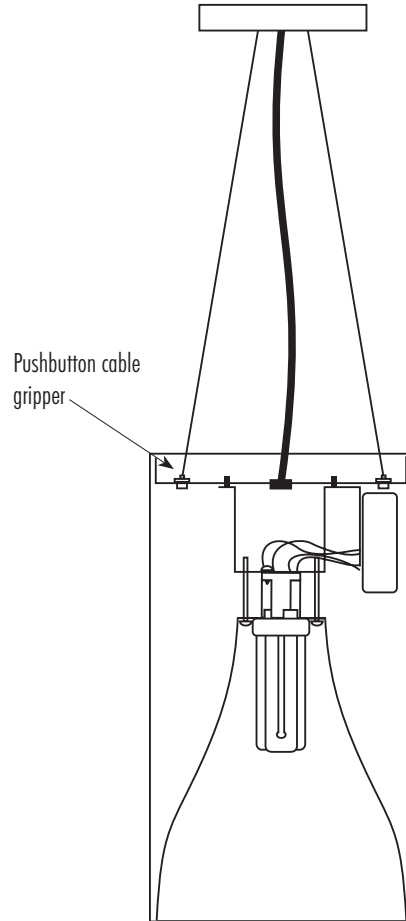

**WARNING** Risk of fire or electric shock. Installation requires knowledge of fluorescent lighting fixture electrical systems. If not qualified, please do not attempt installation. Contact a qualified electrician.

### CPAC Option

Includes three 8 ft. field-adjustable aircraft cables and power cord.

NOTE: Black, silver, and bronze finish Cylinders ship with a black power cord; white Cylinders with a white power cord.