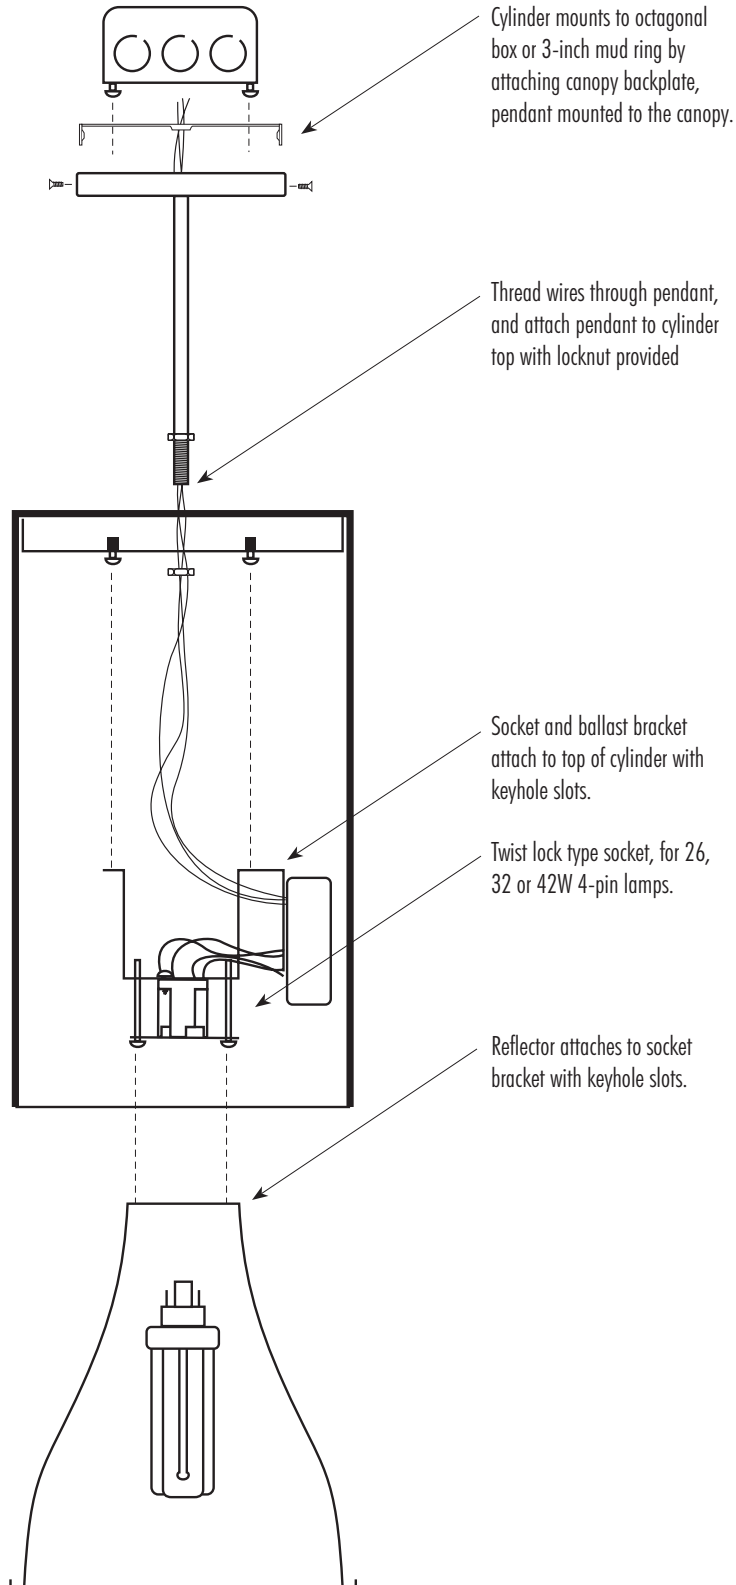

**WARNING** Risk of fire or electric shock. Installation requires knowledge of fluorescent lighting fixture electrical systems. If not qualified, please do not attempt installation. Contact a qualified electrician.

### CPAC Option

Includes three 8 ft. field-adjustable aircraft cables and power cord.

NOTE: Black, silver, and bronze finish Cylinders ship with a black power cord; white Cylinders with a white power cord.