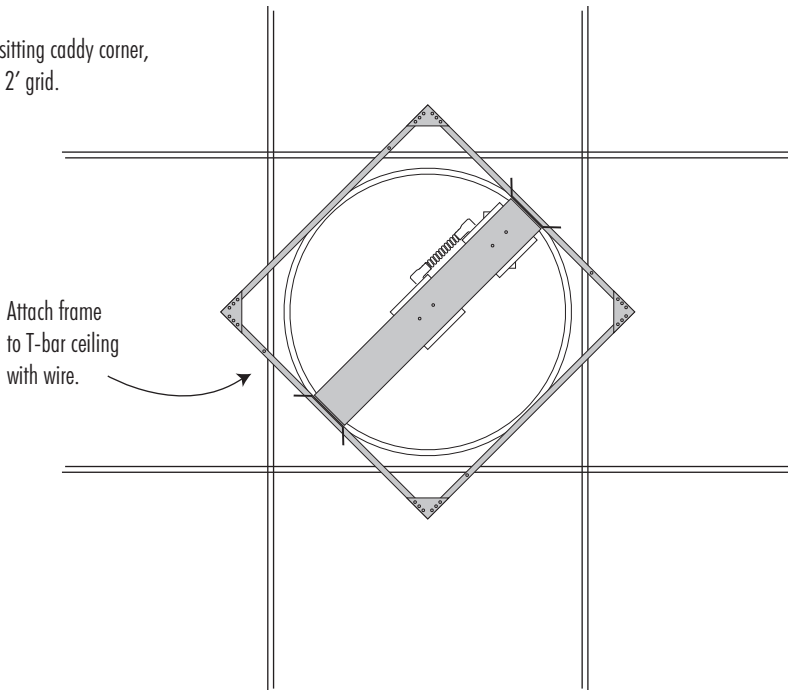

Top View

Fixture shown sitting caddy corner, wired on 2' by 2' grid.

Side View